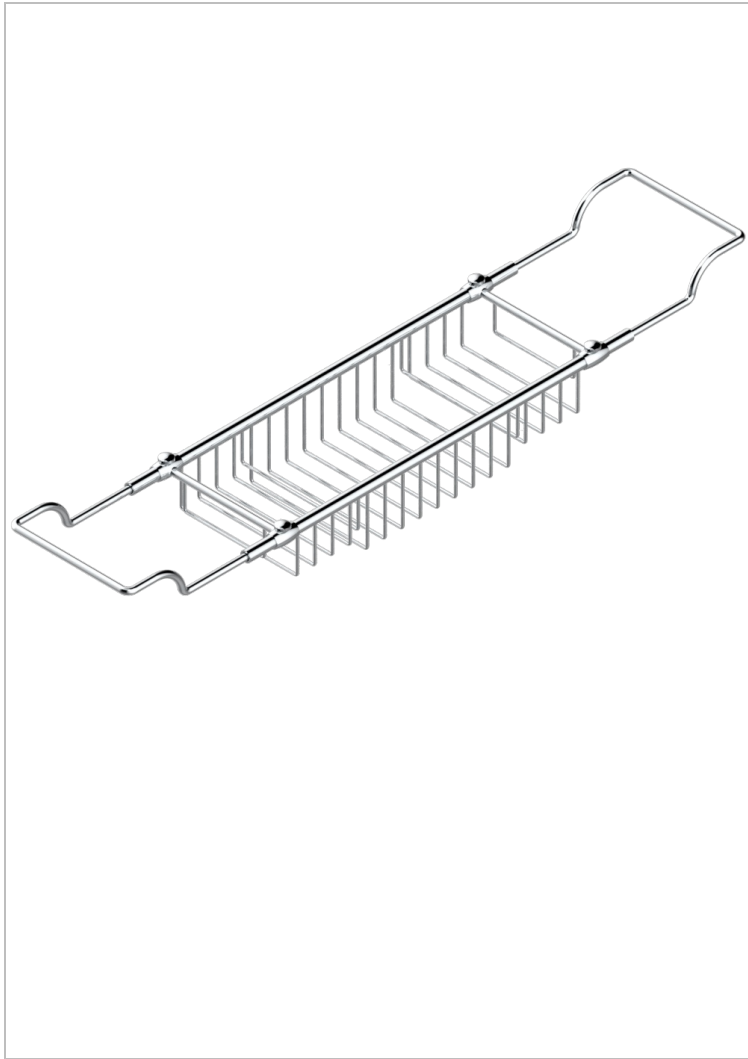

GENERAL ITEMS

G00-622

Bath rack, adjustable: mini 500 mm / maxi 800 mm (not available in PVD finishes)

1967

13/03/2008

CHARACTERISTIC

- General Items
- Bath rack, adjustable: mini 500 mm / maxi 800 mm (not available in PVD finishes)

AVAILABLE FINITIONS

Antique nickel - H28
Lacquered light bronze - D01
Matt chrome - C02
Matt gold - F07
Matt nickel (color finish) - C01
Polished chrome (color finish) - A02

Polished chrome / Polished gold (color finish) - G02
Polished gold (color finish) - F01
Polished nickel - B01
Soft gold - F30
Soft matt gold - F31