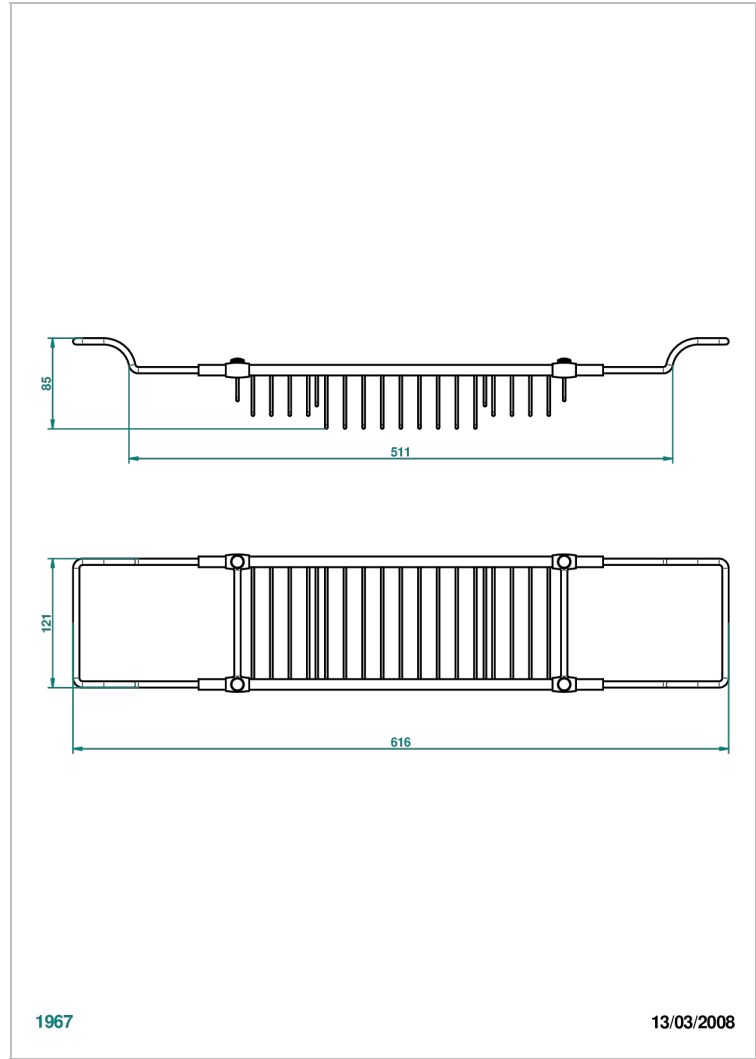

GENERAL ITEMS

G00-622

Bath rack, adjustable: mini 500 mm / maxi 800 mm (not available in PVD finishes)

1967

13/03/2008

CHARACTERISTIC

- General Items
- Bath rack, adjustable: mini 500 mm / maxi 800 mm (not available in PVD finishes)

AVAILABLE FINITIONS

Antique nickel - H28
Lacquered light bronze - D01
Matt chrome - C02
Matt gold - F07
Matt nickel (color finish) - C01
Polished chrome (color finish) - A02

Polished chrome / Polished gold (color finish) - G02
Polished gold (color finish) - F01
Polished nickel - B01
Soft gold - F30
Soft matt gold - F31