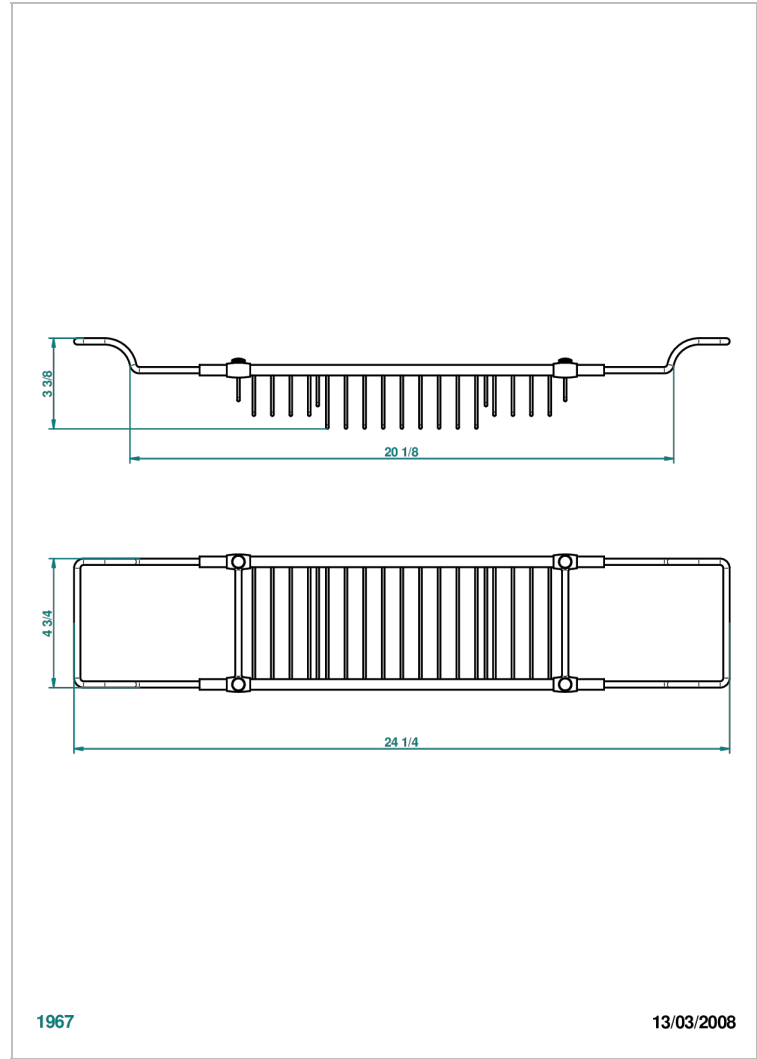

# GENERAL ITEMS

G00-622

Bath rack, adjustable: mini 500 mm / maxi 800 mm (not available in PVD finishes)

1967

13/03/2008

## CHARACTERISTIC

- General Items
- Bath rack, adjustable: mini 500 mm / maxi 800 mm (not available in PVD finishes)