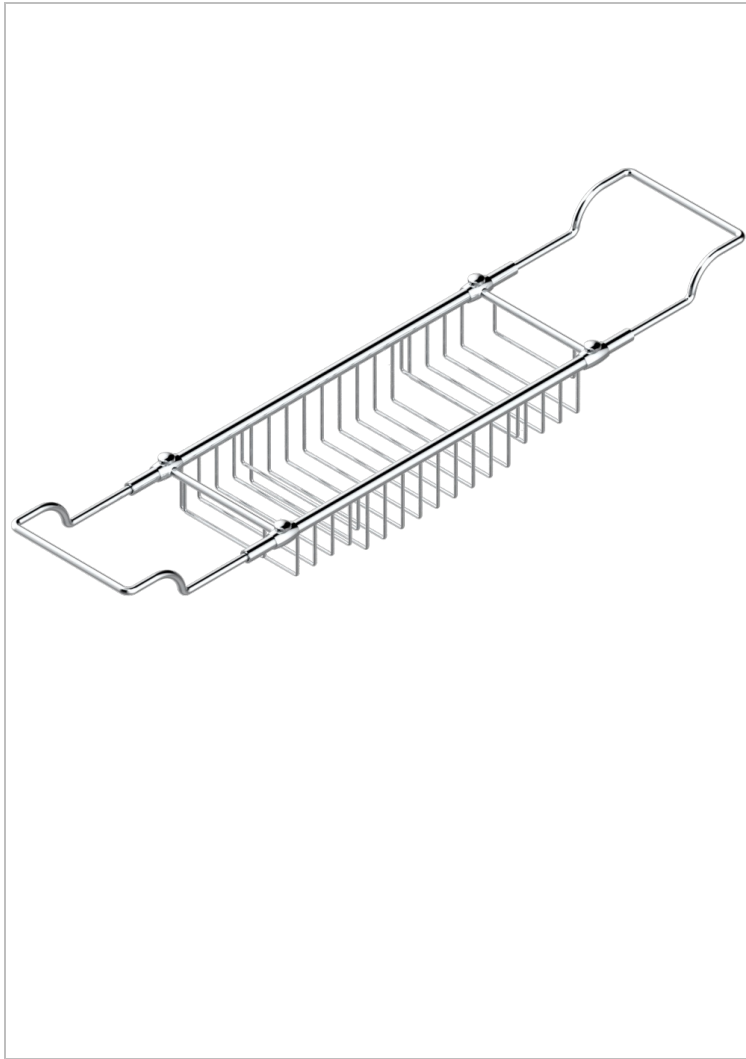

# GENERAL ITEMS

G00-622

Bath rack, adjustable: mini 500 mm / maxi 800 mm (not available in PVD finishes)

1967

13/03/2008

## CHARACTERISTIC

- General Items
- Bath rack, adjustable: mini 500 mm / maxi 800 mm (not available in PVD finishes)

## AVAILABLE FINITIONS

Antique nickel - H28  
Lacquered light bronze - D01  
Matt chrome - C02  
Matt gold - F07  
Matt nickel (color finish) - C01  
Polished chrome (color finish) - A02

Polished chrome / Polished gold (color finish) - G02  
Polished gold (color finish) - F01  
Polished nickel - B01  
Soft gold - F30  
Soft matt gold - F31