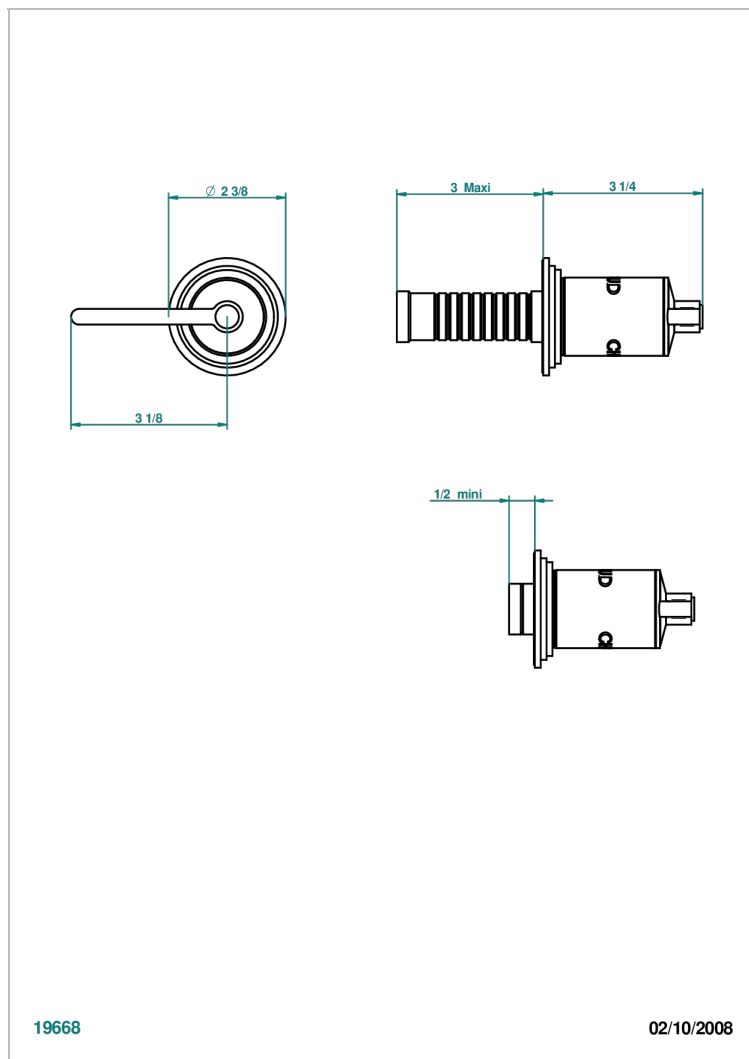

FAUBOURG WHITE PORCELAIN WITH LEVER

G2J-30B/H

Trim only for wall valve - hot - 1/2" ref.30/HA and 3/4" ref.32/HA and diverter ref.50/4VMA

19668

02/10/2008

CHARACTERISTIC

- Faubourg White Porcelain with lever
- Trim only for wall valve - hot - 1/2" ref.30/HA and 3/4" ref.32/HA and diverter ref.50/4VMA

RELATED SKU'S

- Ref. G00-30/HA Wall mounted 1/2" valve body with ceramic head, 1/4 turn right
- Ref. G00-32/HA Wall mounted 3/4" valve body with ceramic head, 1/4 turn right - no trim

AVAILABLE FINITIONS