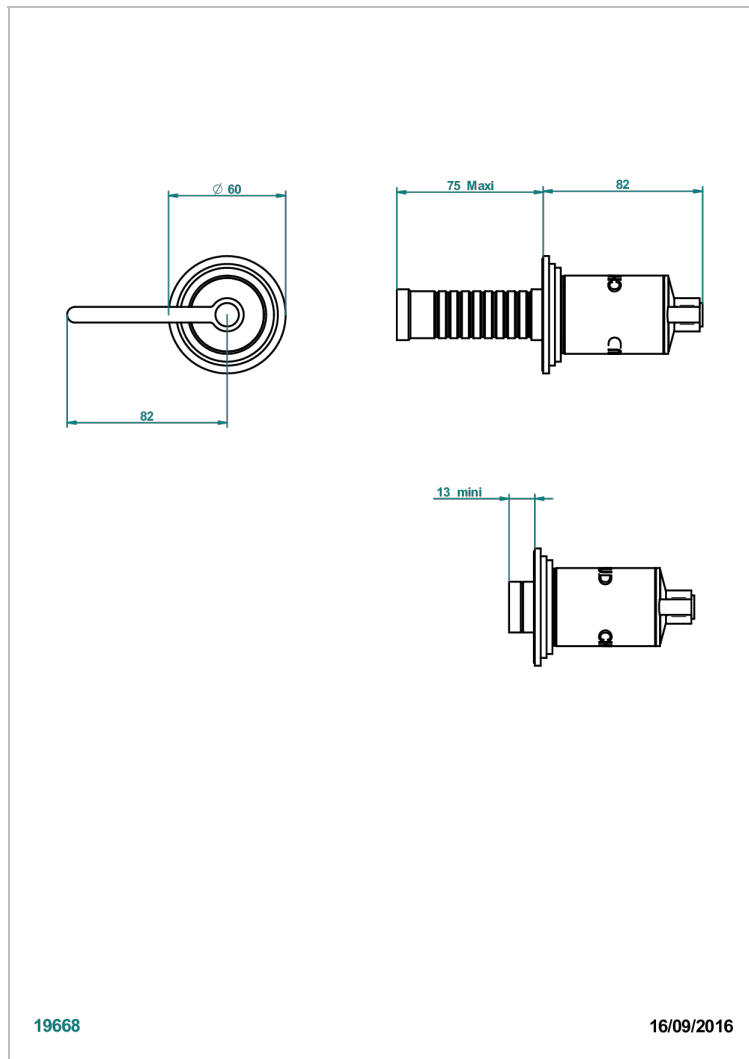

# FAUBOURG WHITE PORCELAIN WITH LEVER

G2J-30B/H

Trim only for wall valve - hot - 1/2" ref.30/HA and 3/4" ref.32/HA and diverter ref.50/4VMA

19668

16/09/2016

## CHARACTERISTIC

- Faubourg White Porcelain with lever
- Trim only for wall valve - hot - 1/2" ref.30/HA and 3/4" ref.32/HA and diverter ref.50/4VMA

## RELATED SKU'S

- Ref. G00-30/HA Wall mounted 1/2" valve body with ceramic head, 1/4 turn right
- Ref. G00-32/HA Wall mounted 3/4" valve body with ceramic head, 1/4 turn right - no trim