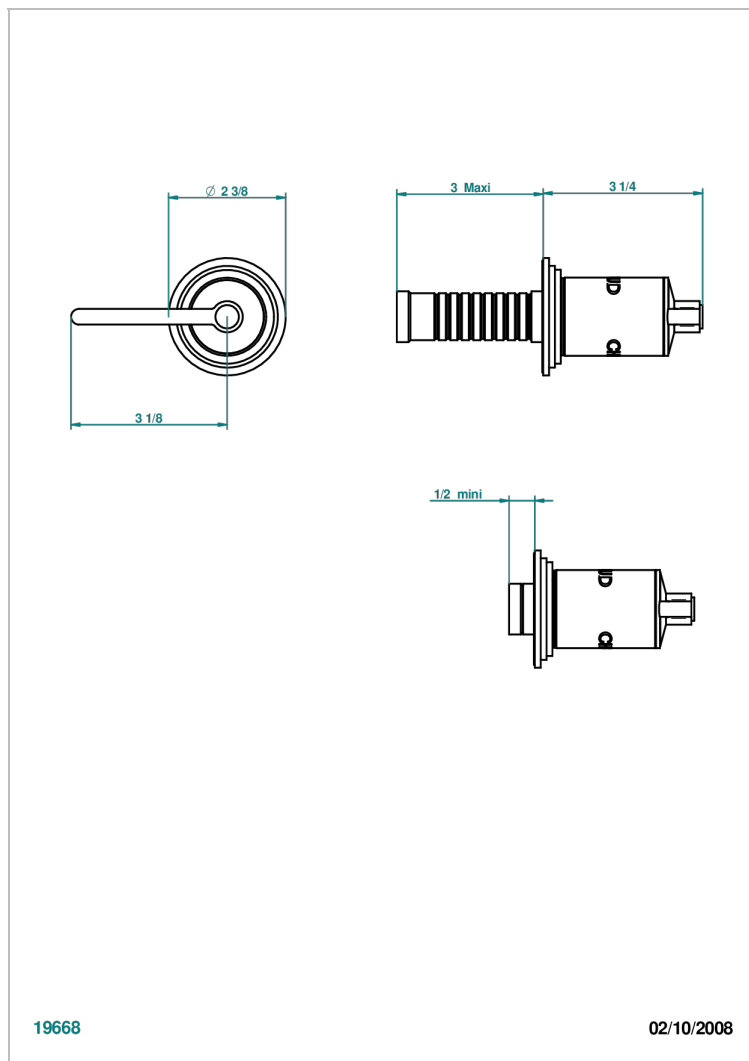

FAUBOURG WHITE PORCELAIN WITH LEVER

G2J-30B/H

Trim only for wall valve - hot - 1/2" ref.30/HA and 3/4" ref.32/HA and diverter ref.50/4VMA

19668

02/10/2008

CHARACTERISTIC

- Faubourg White Porcelain with lever
- Trim only for wall valve - hot - 1/2" ref.30/HA and 3/4" ref.32/HA and diverter ref.50/4VMA

RELATED SKU'S

- Ref. G00-30/HA Wall mounted 1/2" valve body with ceramic head, 1/4 turn right
- Ref. G00-32/HA Wall mounted 3/4" valve body with ceramic head, 1/4 turn right - no trim

AVAILABLE FINITIONS