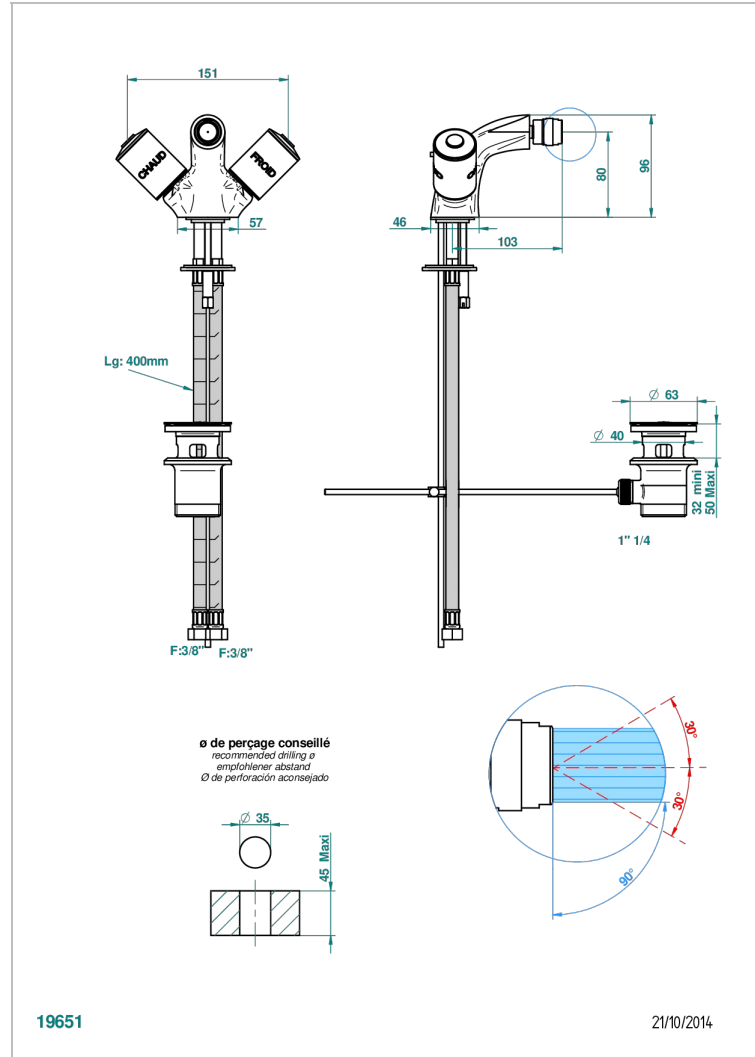

# FAUBOURG WHITE PORCELAIN

G2K-3202

1-hole bidet mixer with swivel jet handshower with waste

THG<sup>®</sup>  
PARIS

## CHARACTERISTIC

- ACS : 17ACCLY613
- NF : NF EN 200 - IA - Chrome