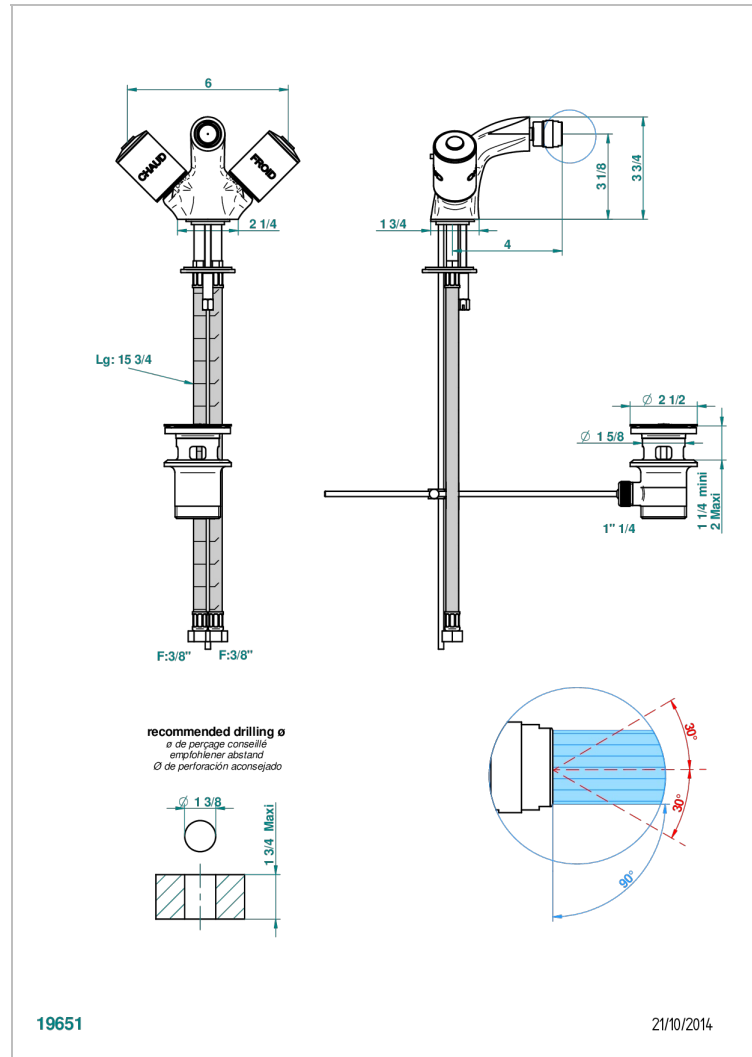

# FAUBOURG WHITE PORCELAIN

G2K-3202

1-hole bidet mixer with swivel jet handshower with waste

## CHARACTERISTIC

- ACS : 17ACCLY613
- NF : NF EN 200 - IA - Chrome