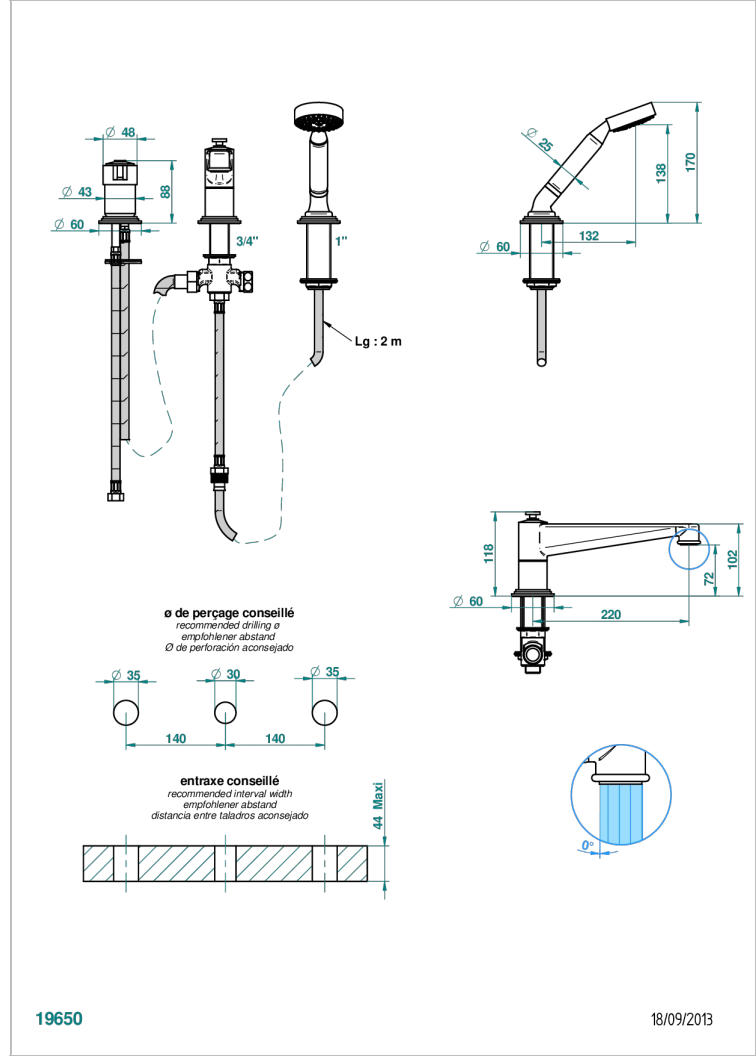

FAUBOURG WHITE PORCELAIN

G2K-113BSG

THG[®]
PARIS

Rim mounted 3-hole bath/shower mixer, diverter to super goliath spout with ceramic mixer and handshower set

CHARACTERISTIC

- Faubourg White Porcelain
- Rim mounted 3-hole bath/shower mixer, diverter to super goliath spout with ceramic mixer and handshower set

TECHNICAL SPECS

- Recommandé : 3 bars (max. 5 bars) - Advised : 43,5 psi (max. 72 psi)
- Bec : 25 l/min à 3 bars - Douchette : 9,5 l/min à 3 bars
- Spout : 6.6 gpm at 43.5 psi - Handshower : 2.5 gpm at 43.5 psi