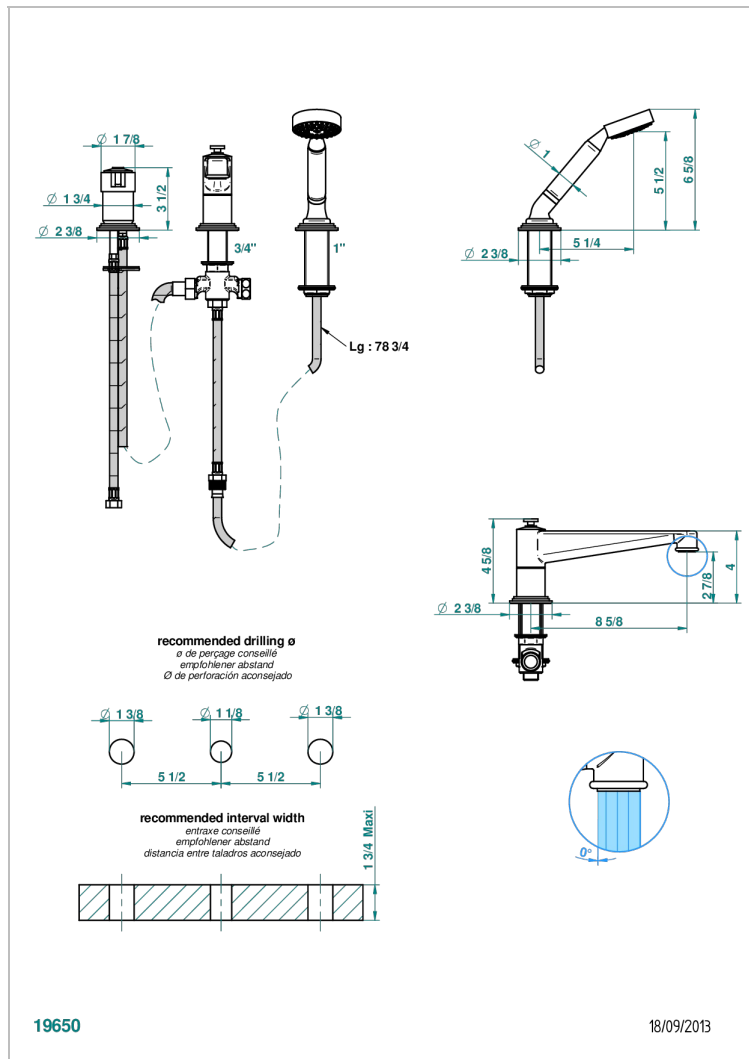

FAUBOURG WHITE PORCELAIN

G2K-113BSG

Rim mounted 3-hole bath/shower mixer, diverter to super goliath spout with ceramic mixer and handshower set

CHARACTERISTIC

- Faubourg White Porcelain
- Rim mounted 3-hole bath/shower mixer, diverter to super goliath spout with ceramic mixer and handshower set

TECHNICAL SPECS

- Recommandé : 3 bars (max. 5 bars) - Advised : 43,5 psi (max. 72 psi)
- Bec : 25 l/min à 3 bars - Douchette : 9,5 l/min à 3 bars
- Spout : 6.6 gpm at 43.5 psi - Handshower : 2.5 gpm at 43.5 psi