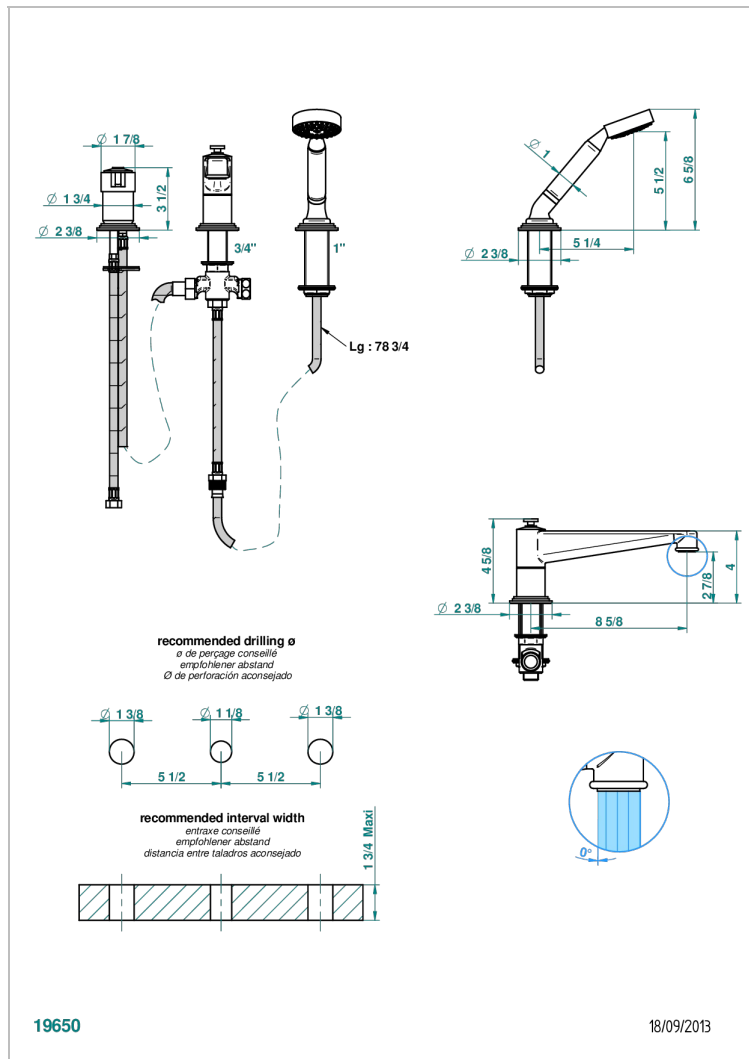

# FAUBOURG WHITE PORCELAIN WITH LEVER

G2J-113BSG

Rim mounted 3-hole bath/shower mixer, diverter to super goliath spout with ceramic mixer and handshower set

## CHARACTERISTIC

- Faubourg White Porcelain with lever
- Rim mounted 3-hole bath/shower mixer, diverter to super goliath spout with ceramic mixer and handshower set

## TECHNICAL SPECS

- Recommandé : 3 bars (max. 5 bars) - Advised : 43,5 psi (max. 72 psi)
- Bec : 25 l/min à 3 bars - Douchette : 9,5 l/min à 3 bars
- Spout : 6.6 gpm at 43.5 psi - Handshower : 2.5 gpm at 43.5 psi