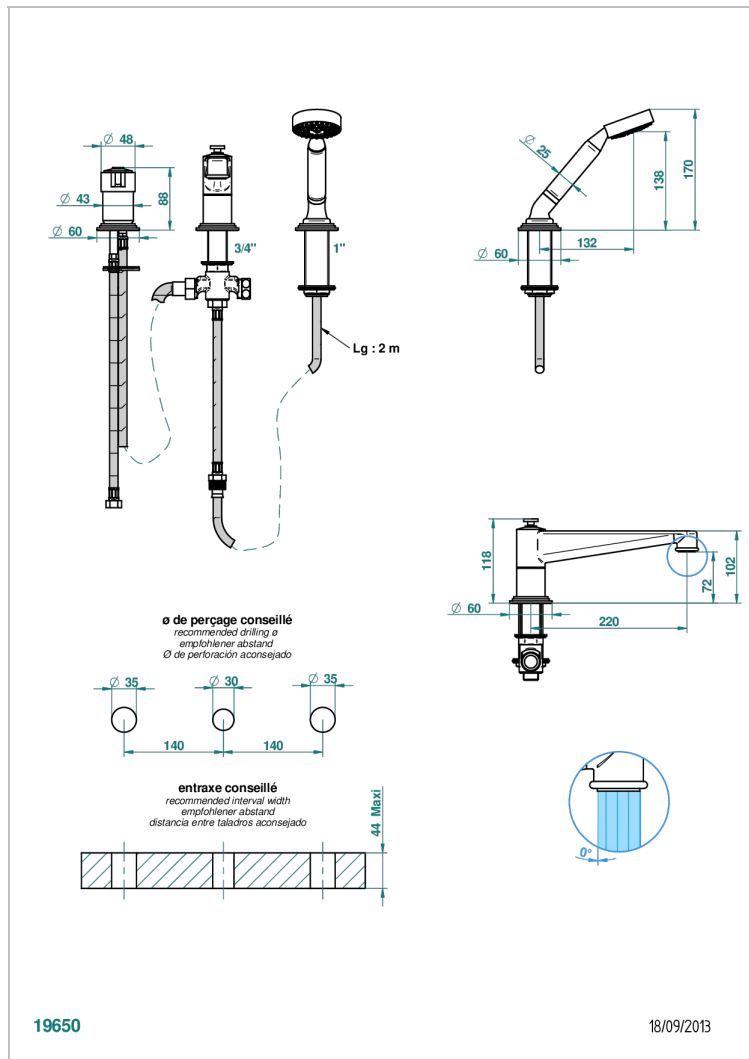

# FAUBOURG WHITE PORCELAIN WITH LEVER

G2J-113BSG

Rim mounted 3-hole bath/shower mixer, diverter to super goliath spout with ceramic mixer and handshower set

## CHARACTERISTIC

- Faubourg White Porcelain with lever
- Rim mounted 3-hole bath/shower mixer, diverter to super goliath spout with ceramic mixer and handshower set

## TECHNICAL SPECS

- Recommandé : 3 bars (max. 5 bars) - Advised : 43,5 psi (max. 72 psi)
- Bec : 25 l/min à 3 bars - Douchette : 9,5 l/min à 3 bars
- Spout : 6.6 gpm at 43.5 psi - Handshower : 2.5 gpm at 43.5 psi