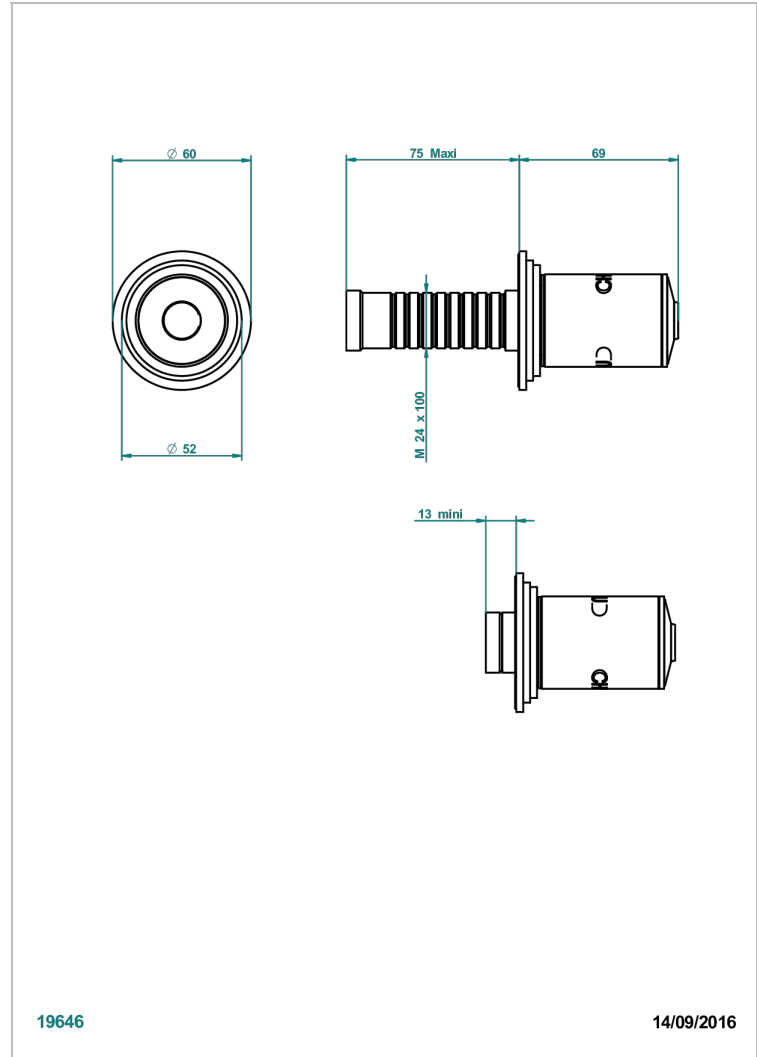

# FAUBOURG WHITE PORCELAIN

G2K-30B/H

Trim only for wall valve - hot - 1/2" ref.30/HA and 3/4" ref.32/HA and diverter ref.50/4VMA

THG<sup>®</sup>  
PARIS

19646

14/09/2016

## CHARACTERISTIC

- Faubourg White Porcelain
- Trim only for wall valve - hot - 1/2" ref.30/HA and 3/4" ref.32/HA and diverter ref.50/4VMA

## RELATED SKU'S

- Ref. G00-30/HA Wall mounted 1/2" valve body with ceramic head, 1/4 turn right
- Ref. G00-32/HA Wall mounted 3/4" valve body with ceramic head, 1/4 turn right - no trim