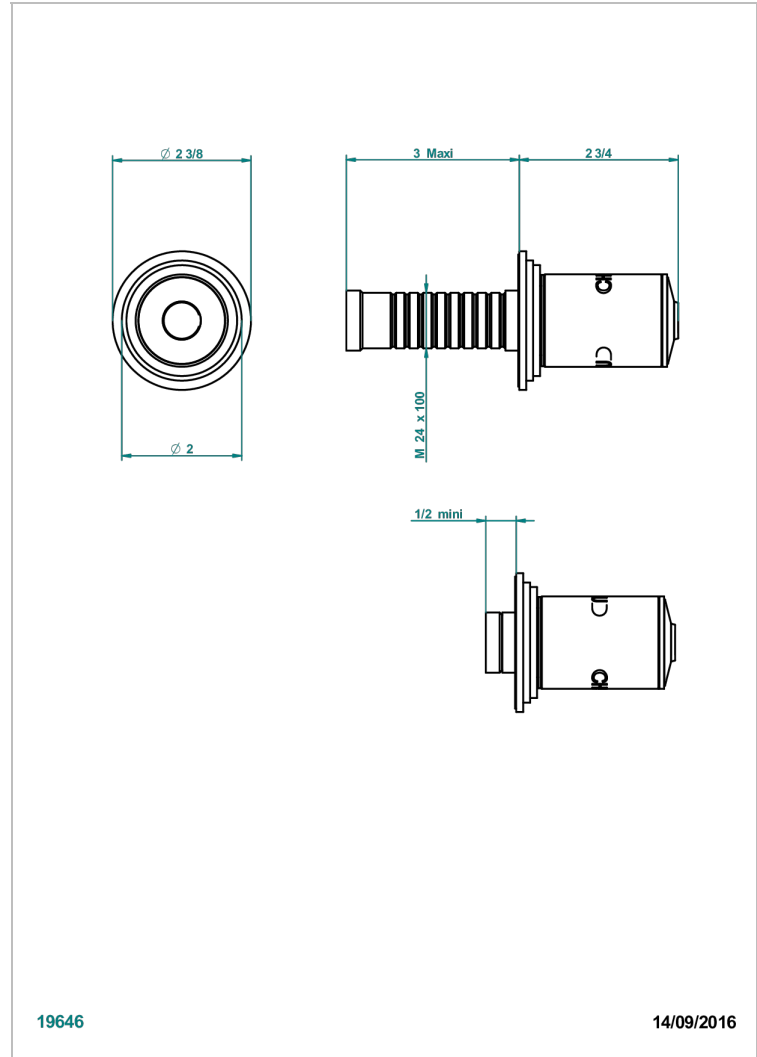

FAUBOURG WHITE PORCELAIN

G2K-30B/H

Trim only for wall valve - hot - 1/2" ref.30/HA and 3/4" ref.32/HA and diverter ref.50/4VMA

THG[®]
PARIS

19646

14/09/2016

CHARACTERISTIC

- Faubourg White Porcelain
- Trim only for wall valve - hot - 1/2" ref.30/HA and 3/4" ref.32/HA and diverter ref.50/4VMA

RELATED SKU'S

- Ref. G00-30/HA Wall mounted 1/2" valve body with ceramic head, 1/4 turn right
- Ref. G00-32/HA Wall mounted 3/4" valve body with ceramic head, 1/4 turn right - no trim

AVAILABLE FINITIONS