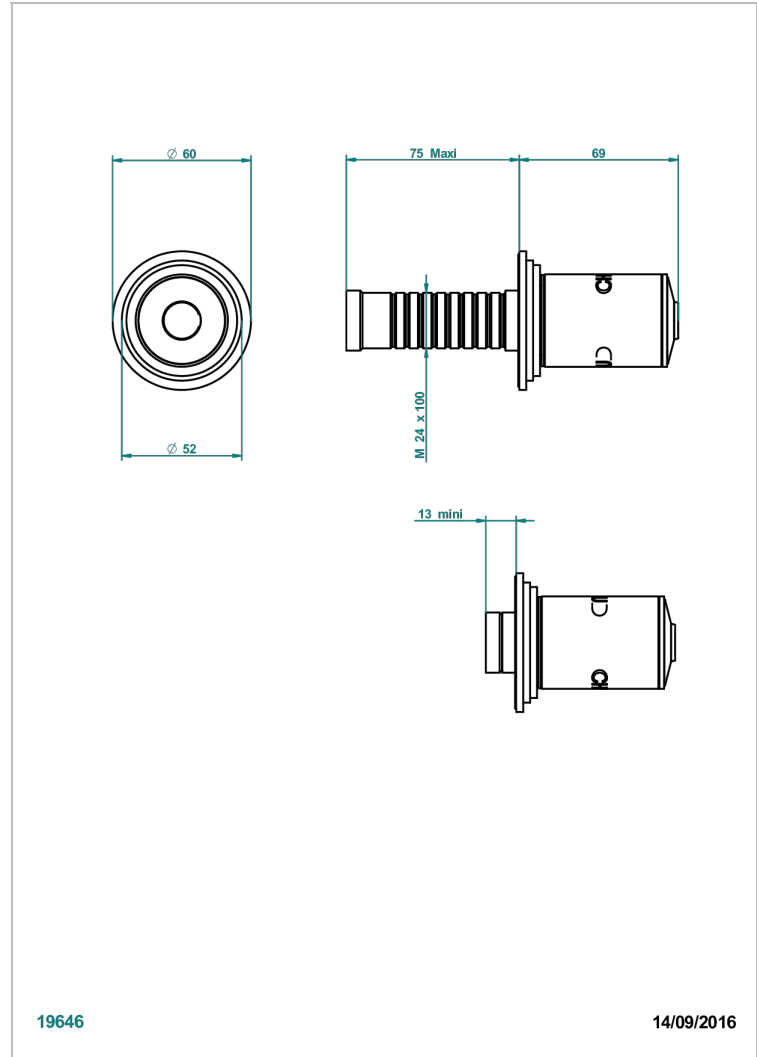

FAUBOURG WHITE PORCELAIN

G2K-30B/H

Trim only for wall valve - hot - 1/2" ref.30/HA and 3/4" ref.32/HA and diverter ref.50/4VMA

THG[®]
PARIS

19646

14/09/2016

CHARACTERISTIC

- Faubourg White Porcelain
- Trim only for wall valve - hot - 1/2" ref.30/HA and 3/4" ref.32/HA and diverter ref.50/4VMA

RELATED SKU'S

- Ref. G00-30/HA Wall mounted 1/2" valve body with ceramic head, 1/4 turn right
- Ref. G00-32/HA Wall mounted 3/4" valve body with ceramic head, 1/4 turn right - no trim

AVAILABLE FINITIONS