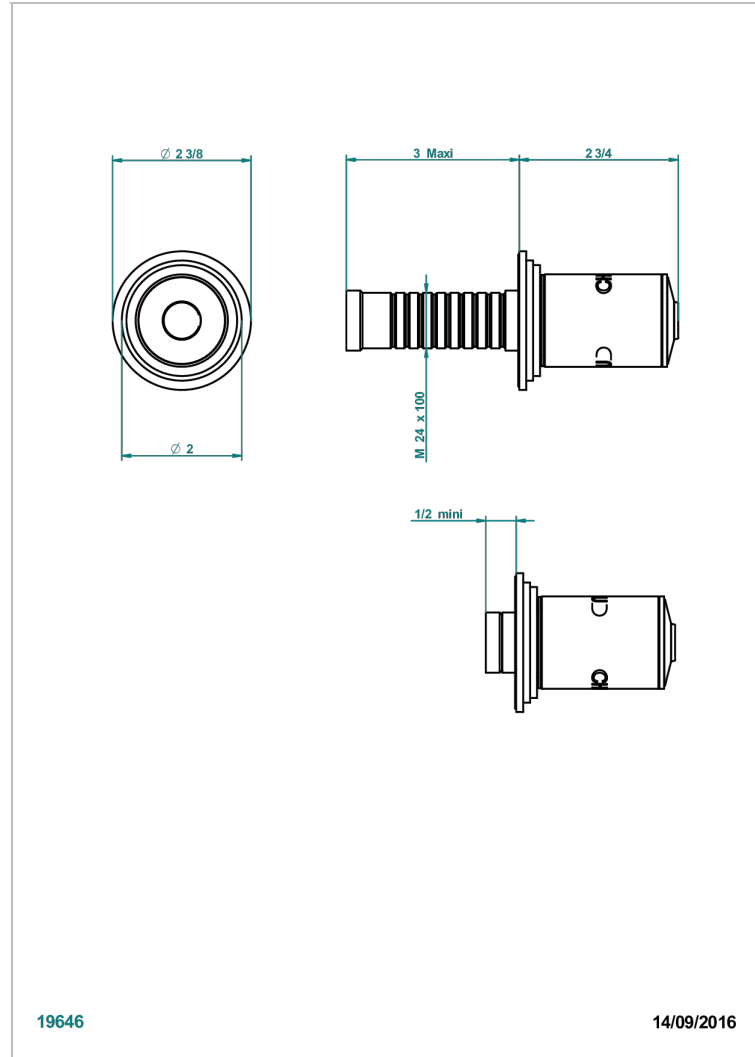

# FAUBOURG WHITE PORCELAIN

G2K-30B/H

Trim only for wall valve - hot - 1/2" ref.30/HA and 3/4" ref.32/HA and diverter ref.50/4VMA

THG<sup>®</sup>  
PARIS

## CHARACTERISTIC

- Faubourg White Porcelain
- Trim only for wall valve - hot - 1/2" ref.30/HA and 3/4" ref.32/HA and diverter ref.50/4VMA

## RELATED SKU'S

- Ref. G00-30/HA Wall mounted 1/2" valve body with ceramic head, 1/4 turn right
- Ref. G00-32/HA Wall mounted 3/4" valve body with ceramic head, 1/4 turn right - no trim