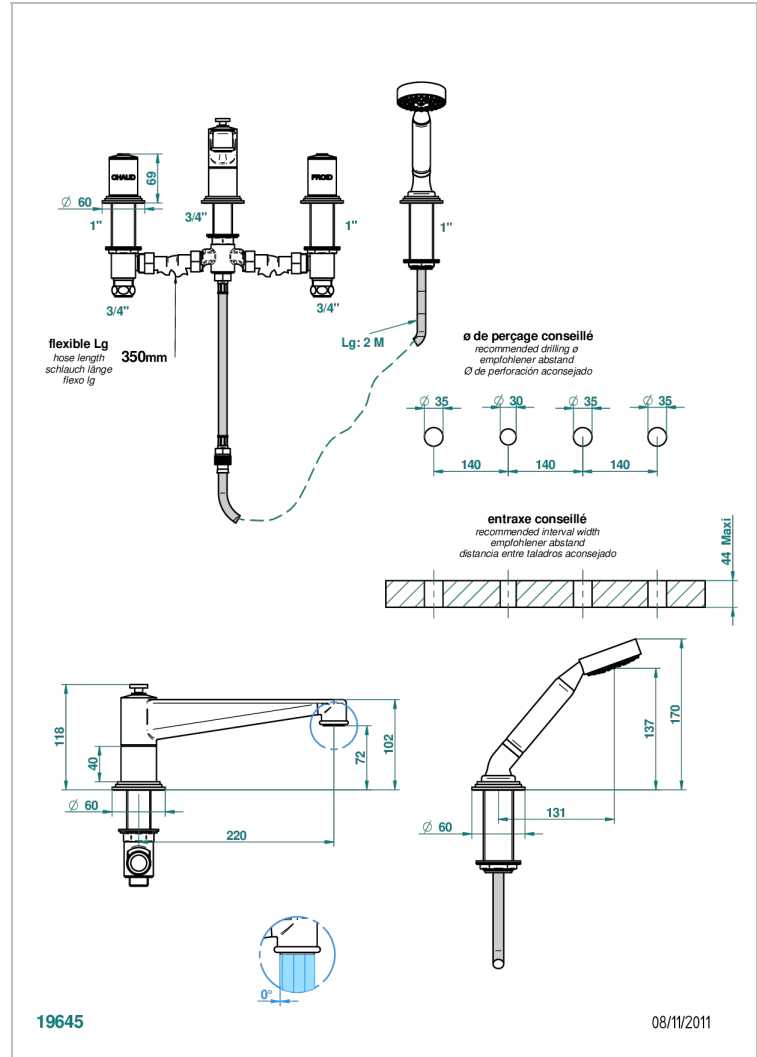

# FAUBOURG WHITE PORCELAIN

G2K-112BSG

Rim mounted 4-hole bath/shower mixer, diverter to super goliath spout

THG<sup>®</sup>  
PARIS

## CHARACTERISTIC

- ACS : 18ACCLY473
- DVGW : DW-6501CO0483
- NF : NF EN 200 - IID/A - Chrome

## TECHNICAL SPECS

- Recommandé : 3 bars (max. 5 bars) - Advised : 43,5 psi (max. 72 psi)
- Bec : 35 l/min à 3 bars - Douchette : 9,5 l/min à 3 bars
- Spout : 9.26 gpm at 43.5 psi - Handshower : 2.5 gpm at 43.5 psi