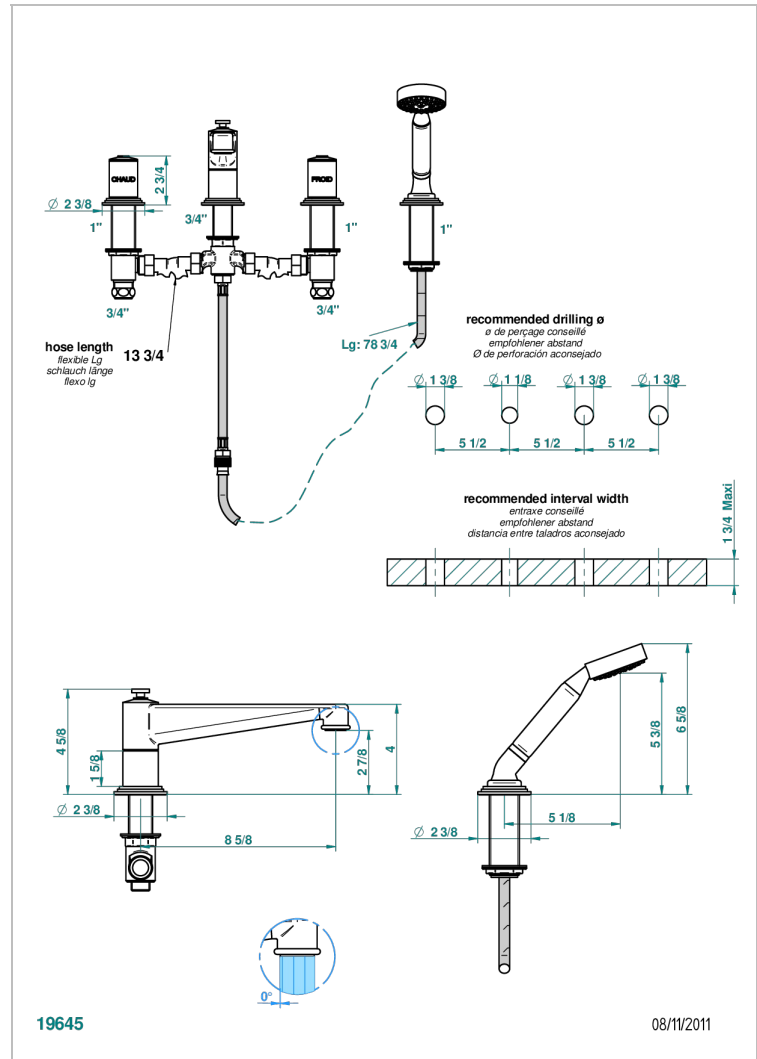

FAUBOURG WHITE PORCELAIN

G2K-112BSG

Rim mounted 4-hole bath/shower mixer, diverter to super goliath spout

THG[®]
PARIS

CHARACTERISTIC

- ACS : 18ACCLY473
- DVGW : DW-6501CO0483
- NF : NF EN 200 - IID/A - Chrome

TECHNICAL SPECS

- Recommandé : 3 bars (max. 5 bars) - Advised : 43,5 psi (max. 72 psi)
- Bec : 35 l/min à 3 bars - Douchette : 9,5 l/min à 3 bars
- Spout : 9.26 gpm at 43.5 psi - Handshower : 2.5 gpm at 43.5 psi