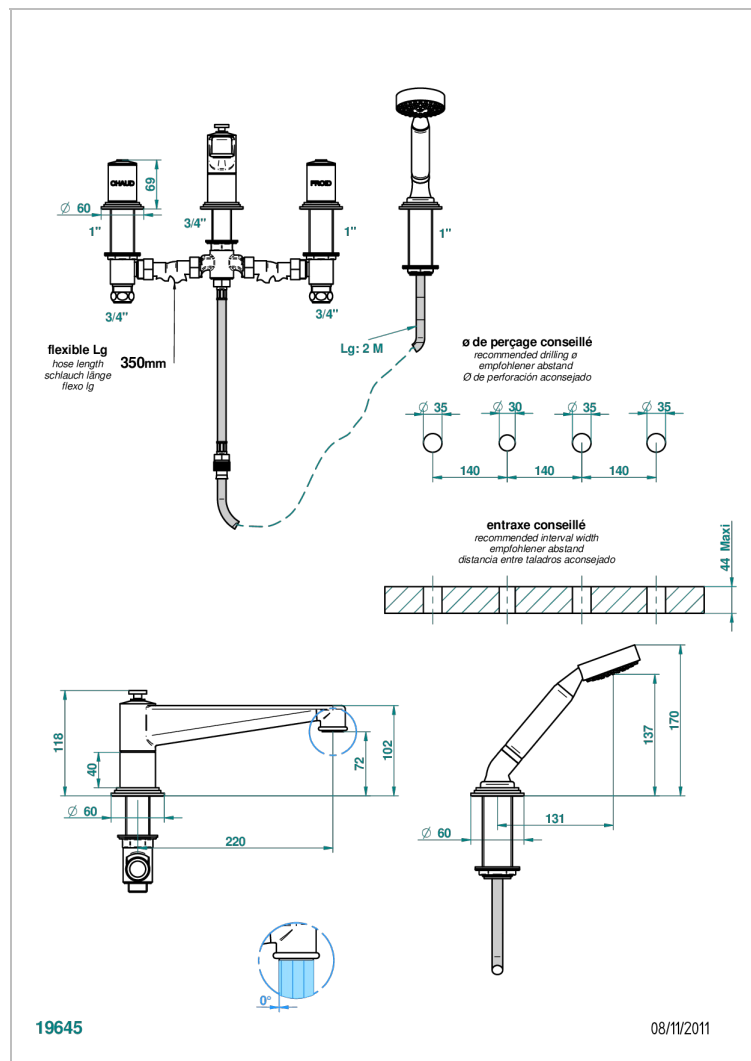

# FAUBOURG WHITE PORCELAIN

G2K-112BSG

Rim mounted 4-hole bath/shower mixer, diverter to super goliath spout

## CHARACTERISTIC

- ACS : 18ACCLY473
- DVGW : DW-6501CO0483
- NF : NF EN 200 - IID/A - Chrome

## TECHNICAL SPECS

- Recommandé : 3 bars (max. 5 bars) - Advised : 43,5 psi (max. 72 psi)
- Bec : 35 l/min à 3 bars - Douchette : 9,5 l/min à 3 bars
- Spout : 9.26 gpm at 43.5 psi - Handshower : 2.5 gpm at 43.5 psi