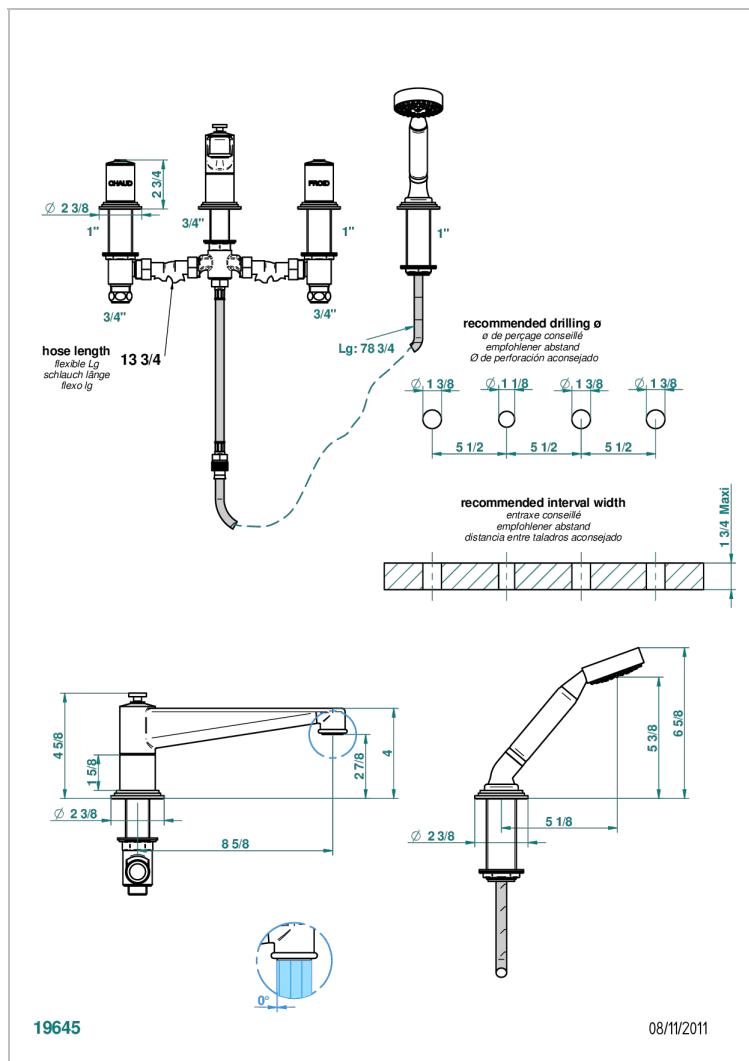

FAUBOURG WHITE PORCELAIN

G2K-112BSG

Rim mounted 4-hole bath/shower mixer, diverter to super goliath spout

CHARACTERISTIC

- ACS : 18ACCLY473
- DVGW : DW-6501CO0483
- NF : NF EN 200 - IID/A - Chrome

TECHNICAL SPECS

- Recommandé : 3 bars (max. 5 bars) - Advised : 43,5 psi (max. 72 psi)
- Bec : 35 l/min à 3 bars - Douchette : 9,5 l/min à 3 bars
- Spout : 9.26 gpm at 43.5 psi - Handshower : 2.5 gpm at 43.5 psi

STANDARDS