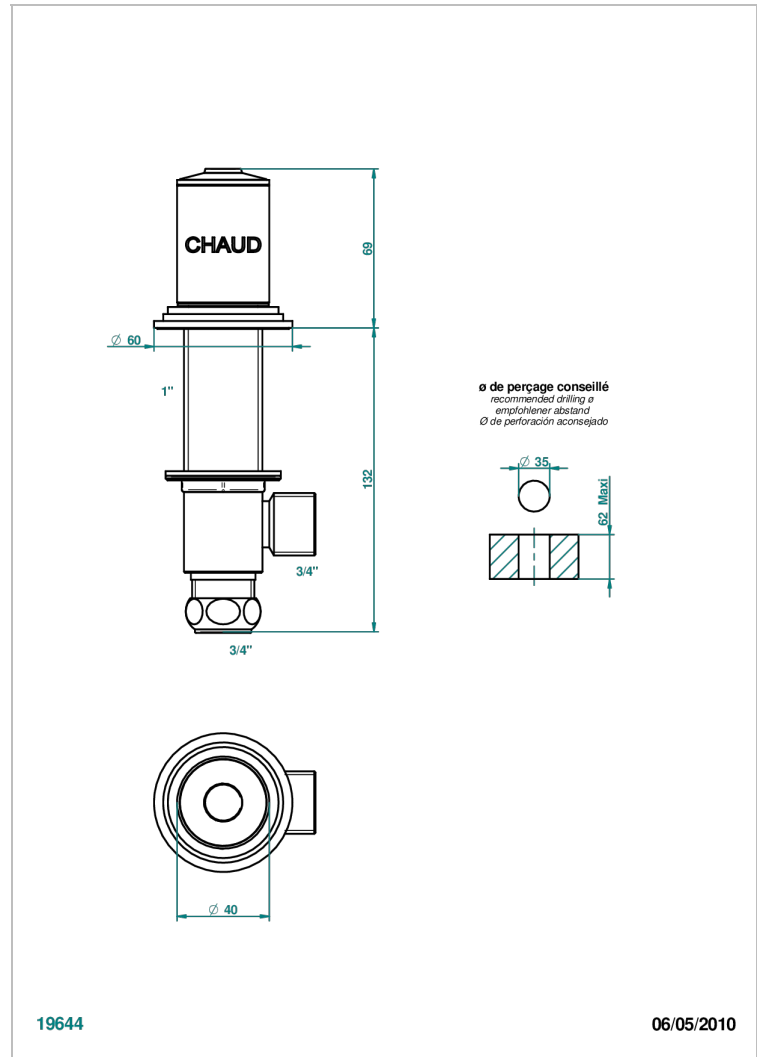

FAUBOURG WHITE PORCELAIN

G2K-36/H

Rim mounted 3/4" valve, hot

THG[®]
PARIS

CHARACTERISTIC

- Faubourg White Porcelain
- Rim mounted 3/4" valve, hot

AVAILABLE FINITIONS

Antique nickel - H28
Black ceram - D30
Blush PVD - H62
Brass color PVD - H49
Brown bronze color PVD - F33
Gold color PVD - H52

Nickel color PVD - H55
Polished chrome (color finish) - A02
Polished chrome / Polished gold
(color finish) - G02
Polished gold (color finish) - F01
Polished nickel - B01
Soft gold - F30

Soft matt gold - F31
Umber PVD - H66