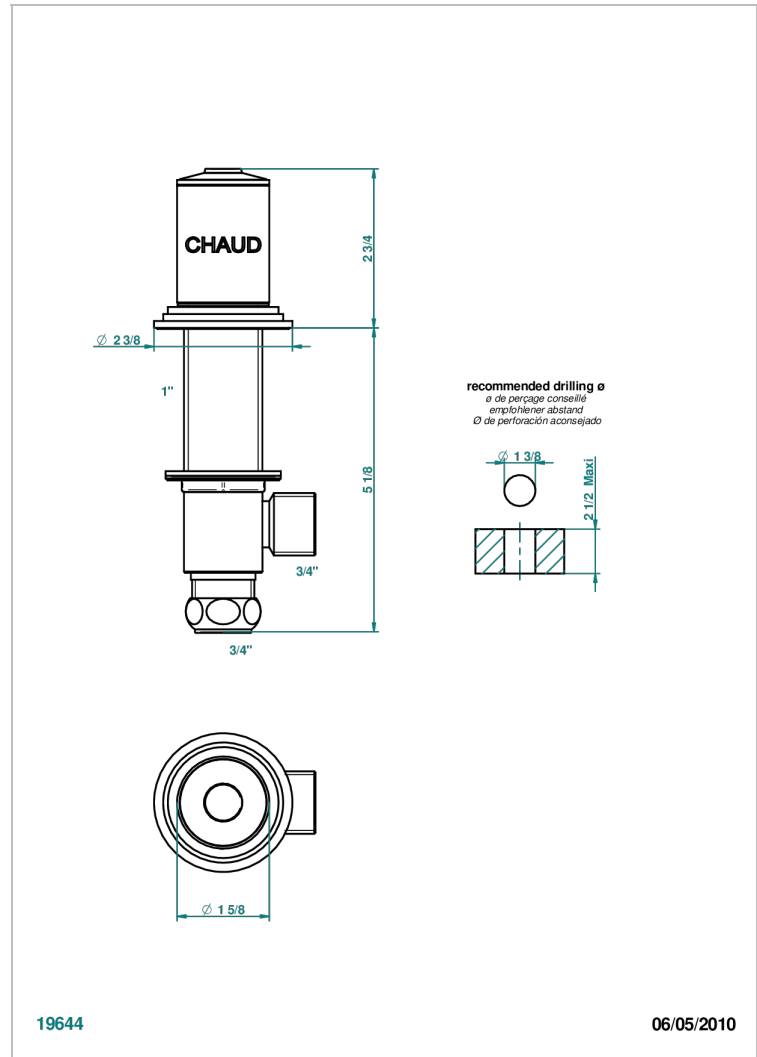

FAUBOURG WHITE PORCELAIN

G2K-36/H

Rim mounted 3/4" valve, hot

THG[®]
PARIS

CHARACTERISTIC

- Faubourg White Porcelain
- Rim mounted 3/4" valve, hot

AVAILABLE FINITIONS

Antique nickel - H28
Black ceram - D30
Blush PVD - H62
Brass color PVD - H49
Brown bronze color PVD - F33
Gold color PVD - H52