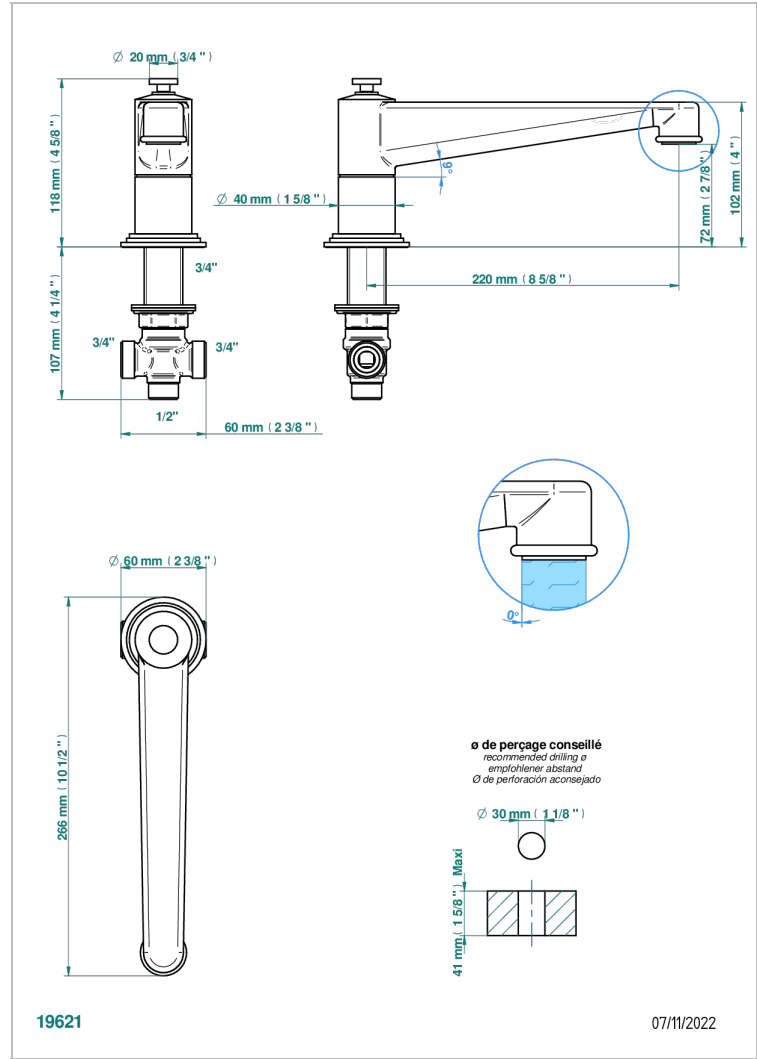

FROUFROU WITH LEVER

G2P-29SGI

Rim mounted bath spout and diverter, super goliath

THG[®]
PARIS

CHARACTERISTIC

- Froufrou with lever
- Rim mounted bath spout and diverter, super goliath

TECHNICAL SPECS

- Recommandé : 3 bars (max. 5 bars) - Advised : 43,5 psi (max. 72 psi)
- Bec : 35 l/min à 3 bars
- Spout : 9.26 gpm at 43.5 psi