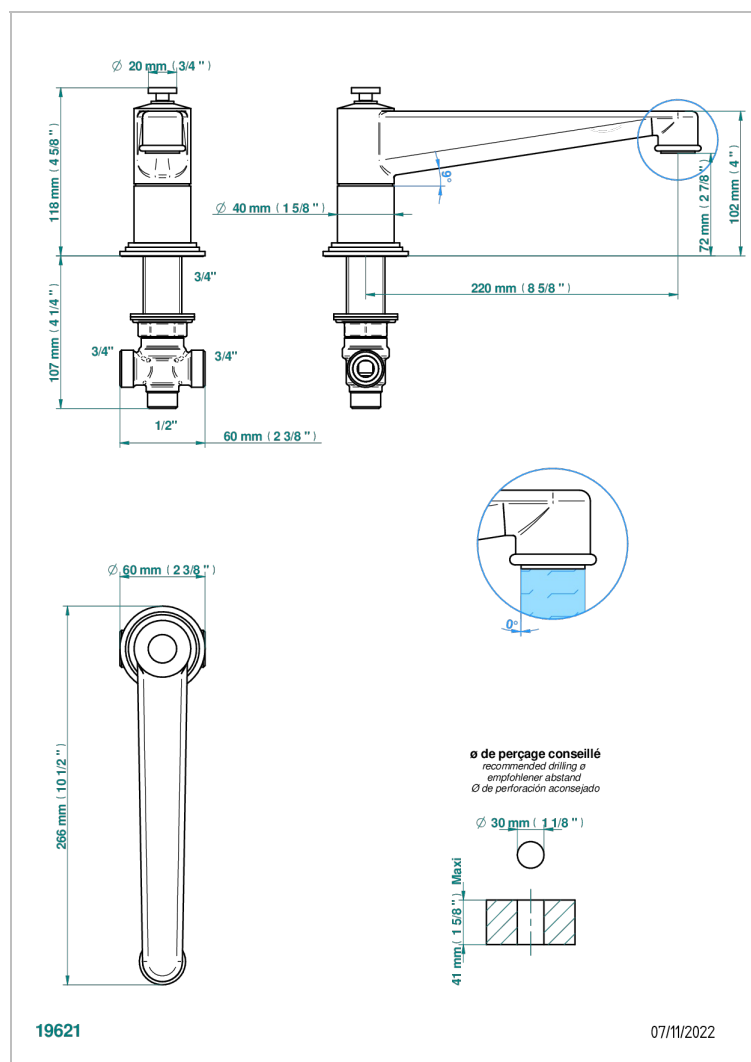

# FAUBOURG BLACK PORCELAIN WITH LEVER

G2M-29SGI

Rim mounted bath spout and diverter, super goliath

## CHARACTERISTIC

- Faubourg Black Porcelain with lever
- Rim mounted bath spout and diverter, super goliath

## TECHNICAL SPECS

- Recommandé : 3 bars (max. 5 bars) - Advised : 43,5 psi (max. 72 psi)
- Bec : 35 l/min à 3 bars
- Spout : 9.26 gpm at 43.5 psi