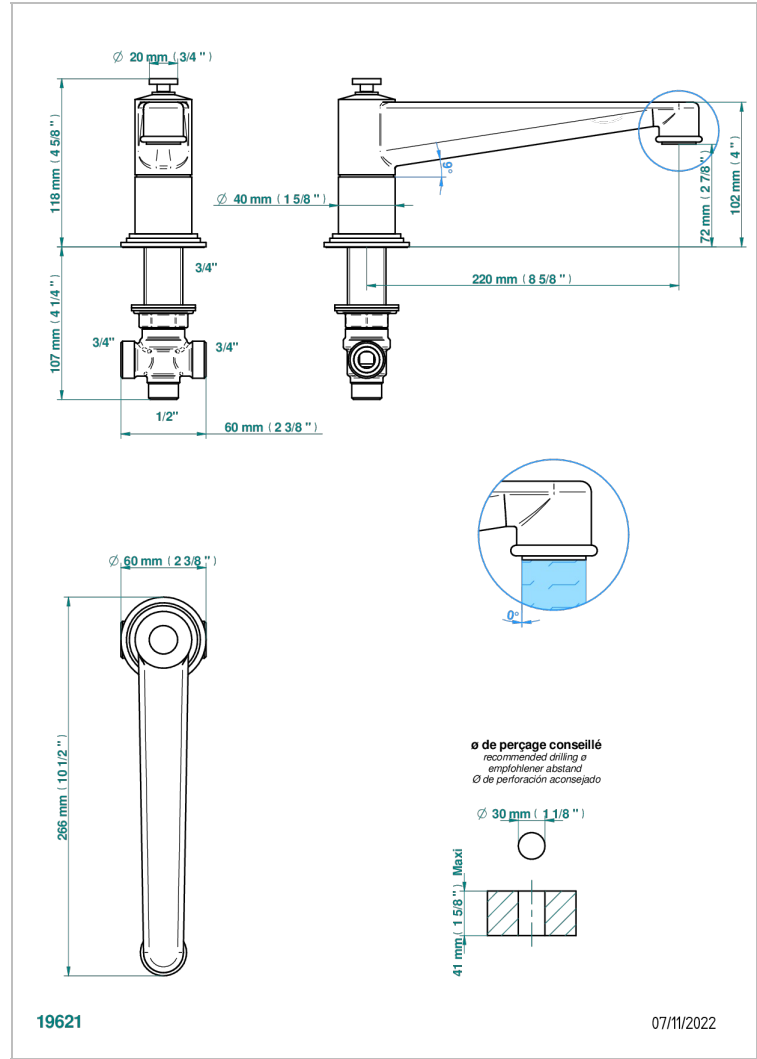

# FAUBOURG WHITE PORCELAIN

G2K-29SGI

Tub spout with integral diverter

THG<sup>®</sup>  
PARIS

## CHARACTERISTIC

- Faubourg White Porcelain
- Tub spout with integral diverter

## TECHNICAL SPECS

- Recommandé : 3 bars (max. 5 bars) - Advised : 43,5 psi (max. 72 psi)
- Bec : 35 l/min à 3 bars
- Spout : 9.26 gpm at 43.5 psi