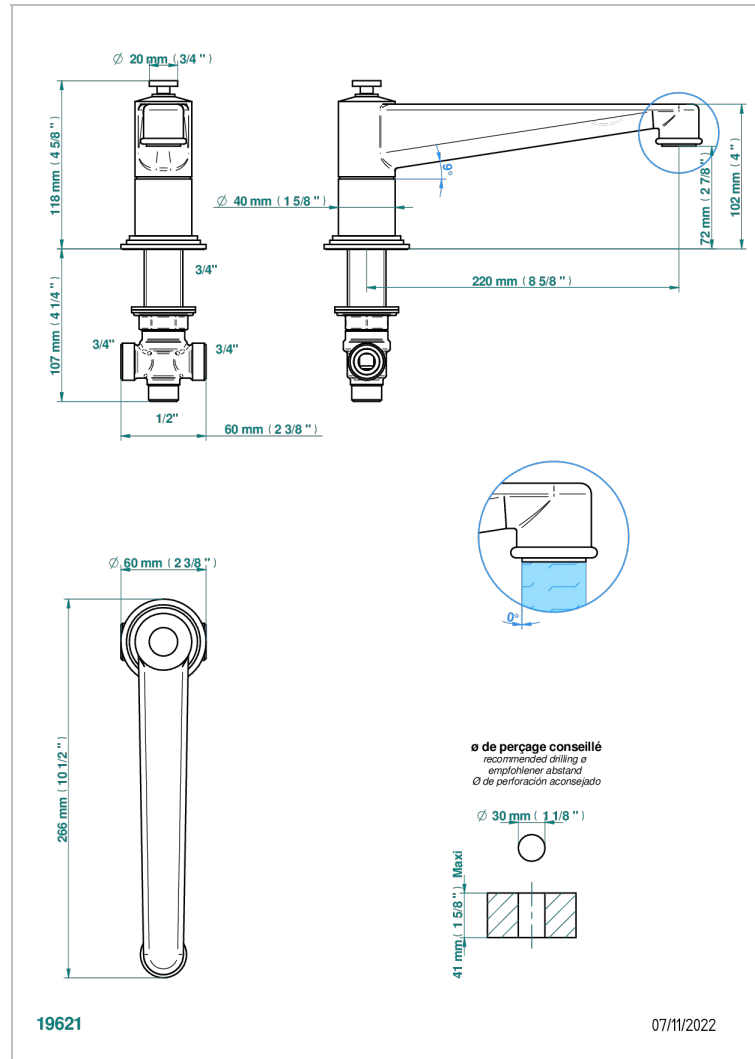

# FAUBOURG WHITE PORCELAIN

G2K-29SGI

Rim mounted bath spout and diverter, super goliath

THG  
PARIS

## CHARACTERISTIC

- Faubourg White Porcelain
- Rim mounted bath spout and diverter, super goliath

## TECHNICAL SPECS

- Recommandé : 3 bars (max. 5 bars) - Advised : 43,5 psi (max. 72 psi)
- Bec : 35 l/min à 3 bars
- Spout : 9.26 gpm at 43.5 psi