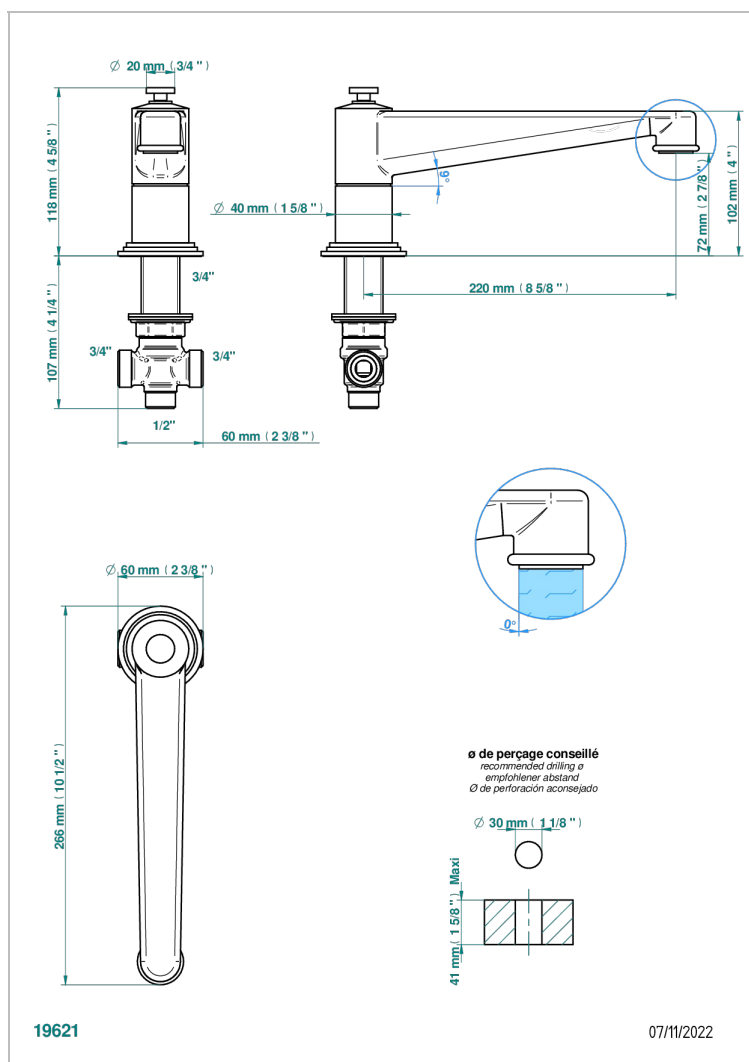

FAUBOURG WHITE PORCELAIN WITH LEVER HANDLES

G2J-29SGI

Tub spout with integral diverter

CHARACTERISTIC

- Faubourg White Porcelain with lever handles
- Tub spout with integral diverter

TECHNICAL SPECS

- Recommandé : 3 bars (max. 5 bars) - Advised : 43,5 psi (max. 72 psi)
- Bec : 35 l/min à 3 bars
- Spout : 9.26 gpm at 43.5 psi