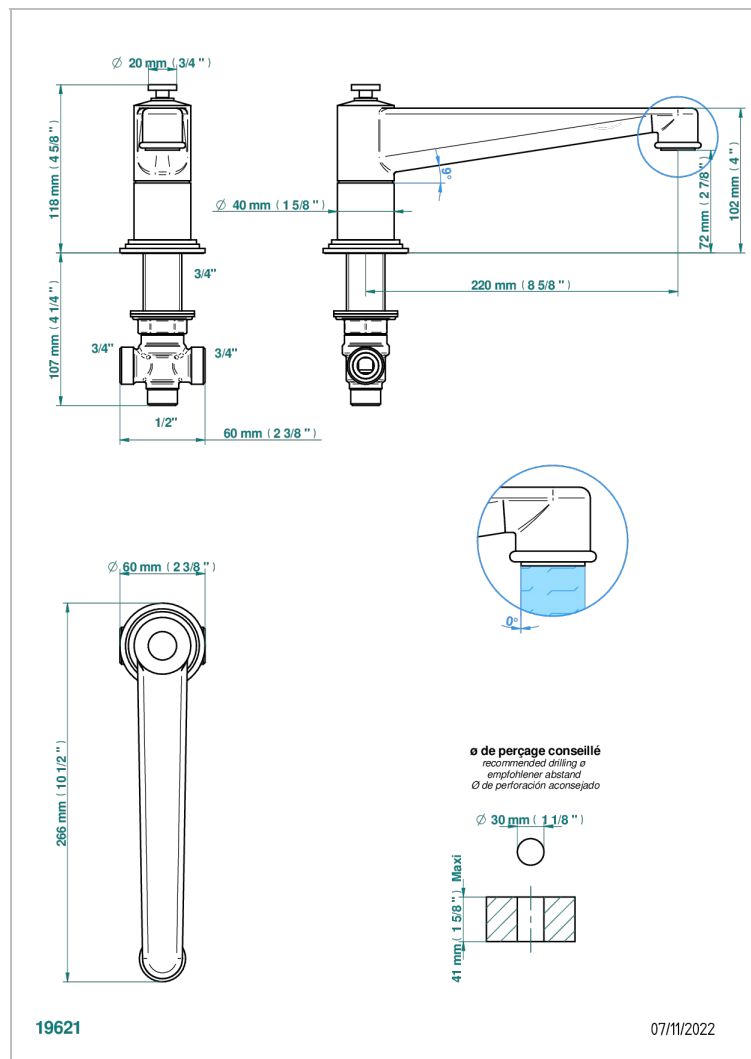

FAUBOURG WHITE PORCELAIN WITH LEVER

G2J-29SGI

Rim mounted bath spout and diverter, super goliath

CHARACTERISTIC

- Faubourg White Porcelain with lever
- Rim mounted bath spout and diverter, super goliath

TECHNICAL SPECS

- Recommandé : 3 bars (max. 5 bars) - Advised : 43,5 psi (max. 72 psi)
- Bec : 35 l/min à 3 bars
- Spout : 9.26 gpm at 43.5 psi

AVAILABLE FINITIONS

Antique nickel - H28
Black ceram - D30
Blush PVD - H62
Brass color PVD - H49
Brown bronze color PVD - F33
Gold color PVD - H52