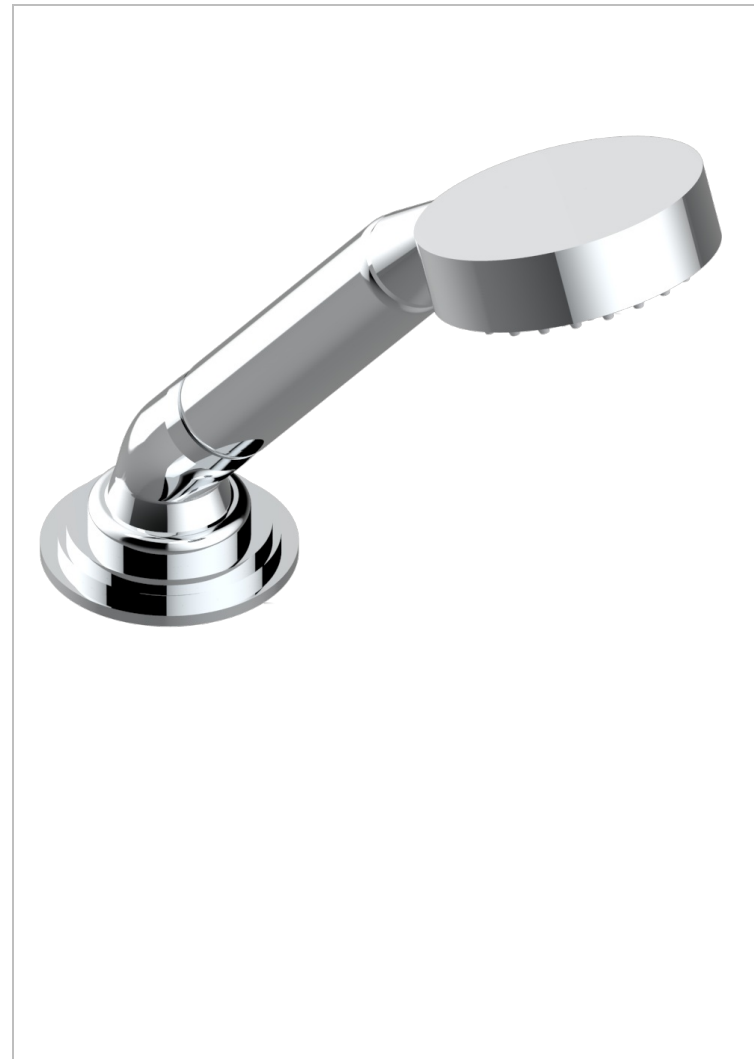

FAUBOURG BLACK PORCELAIN WITH LEVER HANDLES

G2M-60A

Deck mounted hand shower, with hose

CHARACTERISTIC

- ACS : 20ACCLY558

STANDARDS

TECHNICAL SPECS

- Recommandé : 3 bars (max. 5 bars) - Advised : 43,5 psi (max. 72 psi)
- 9,5 l/min à 3 bars (2.5 gpm at 43.5 psi)

AVAILABLE FINITIONS

Black ceram - D30
Blush PVD - H62
Brass color PVD - H49
Brown bronze color PVD - F33
Chrome polished - A02
Chrome polished / gold polished - G02

Gold color PVD - H52
Gold mat - F07
Gold polished - F01
Graphite PVD - H64
Matt Umber PVD - H67
Matt blush PVD - H60

Matt brass color PVD - H50
Matt brown bronze color PVD - F34
Matt chrome (American satin) - C02
Matt gold color PVD - H53
Matt graphite PVD - H65
Matt nickel (American satin) - C01

Matt nickel color PVD - H56
Natural smoked Brass - A13
Nickel antique / Sovereign - H28
Nickel color PVD - H55
Nickel polished - B01
Soft gold - F30

Soft matt gold - F31
Umber PVD - H66