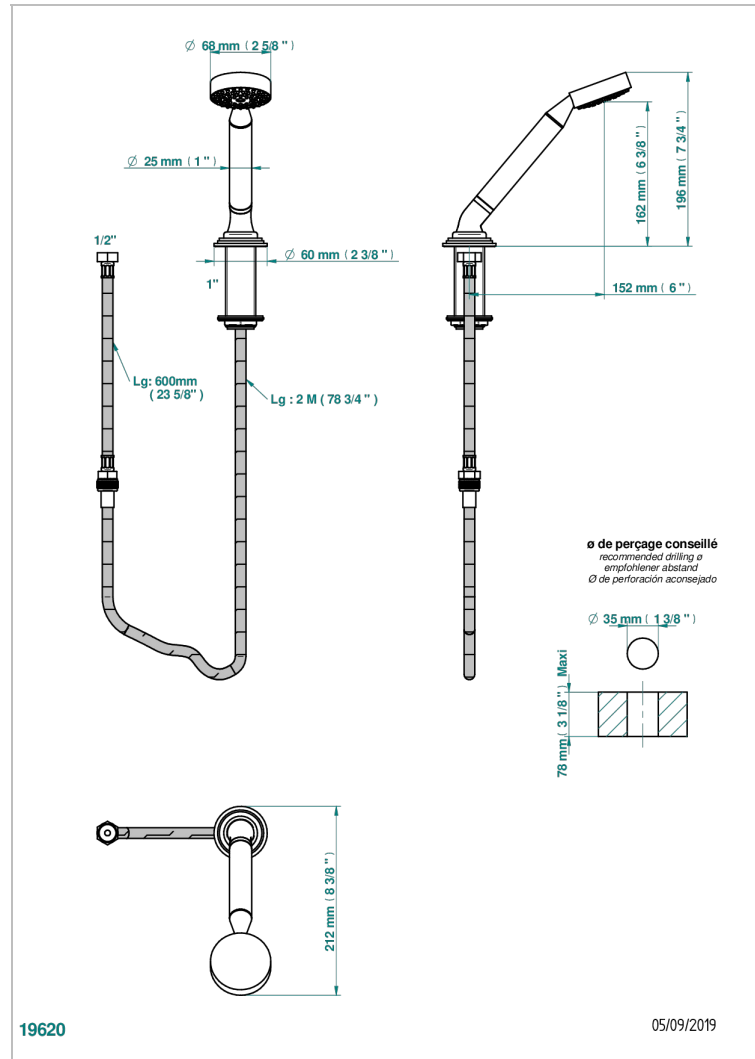

FAUBOURG BLACK PORCELAIN WITH LEVER HANDLES

G2M-60A

Deck mounted hand shower, with hose

CHARACTERISTIC

- ACS : 20ACCLY558

STANDARDS

TECHNICAL SPECS

- Recommandé : 3 bars (max. 5 bars) - Advised : 43,5 psi (max. 72 psi)
- 9,5 l/min à 3 bars (2.5 gpm at 43.5 psi)

AVAILABLE FINITIONS

Black ceram - D30
Blush PVD - H62
Brass color PVD - H49
Brown bronze color PVD - F33
Chrome polished - A02
Chrome polished / gold polished - G02

Gold color PVD - H52
Gold mat - F07
Gold polished - F01
Graphite PVD - H64
Matt Umber PVD - H67
Matt blush PVD - H60