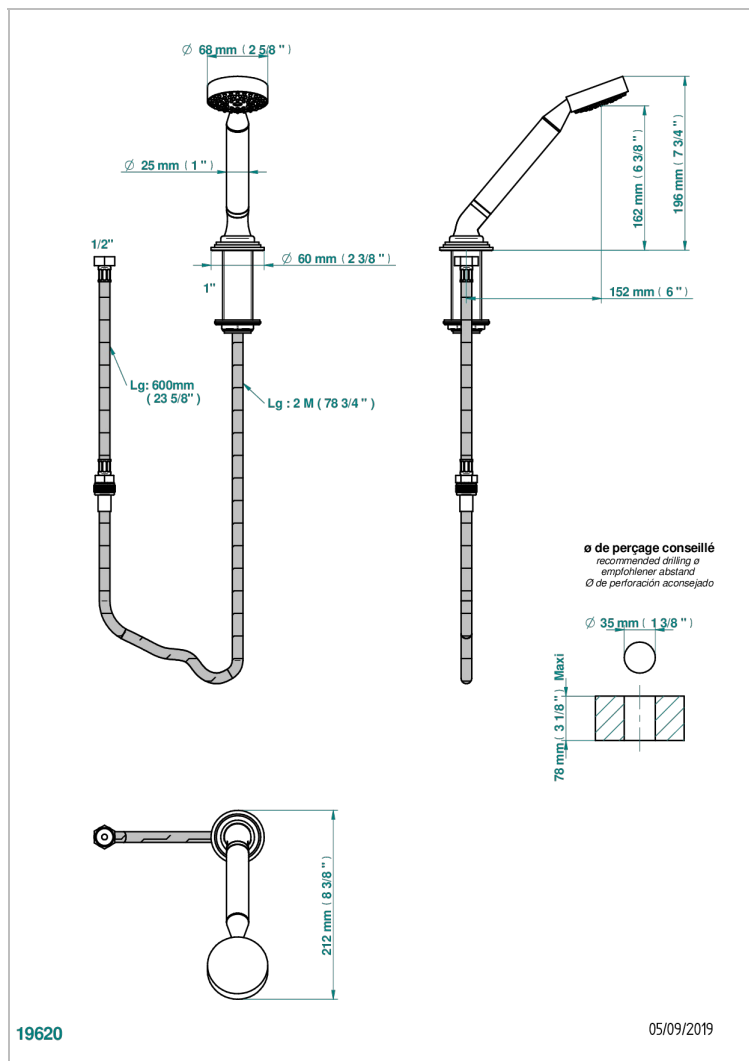

FAUBOURG BLACK PORCELAIN

G2L-60A

Deck mounted hand shower, with hose

CHARACTERISTIC

- ACS : 20ACCLY558

STANDARDS

TECHNICAL SPECS

- Recommandé : 3 bars (max. 5 bars) - Advised : 43,5 psi (max. 72 psi)
- 9,5 l/min à 3 bars (2.5 gpm at 43.5 psi)