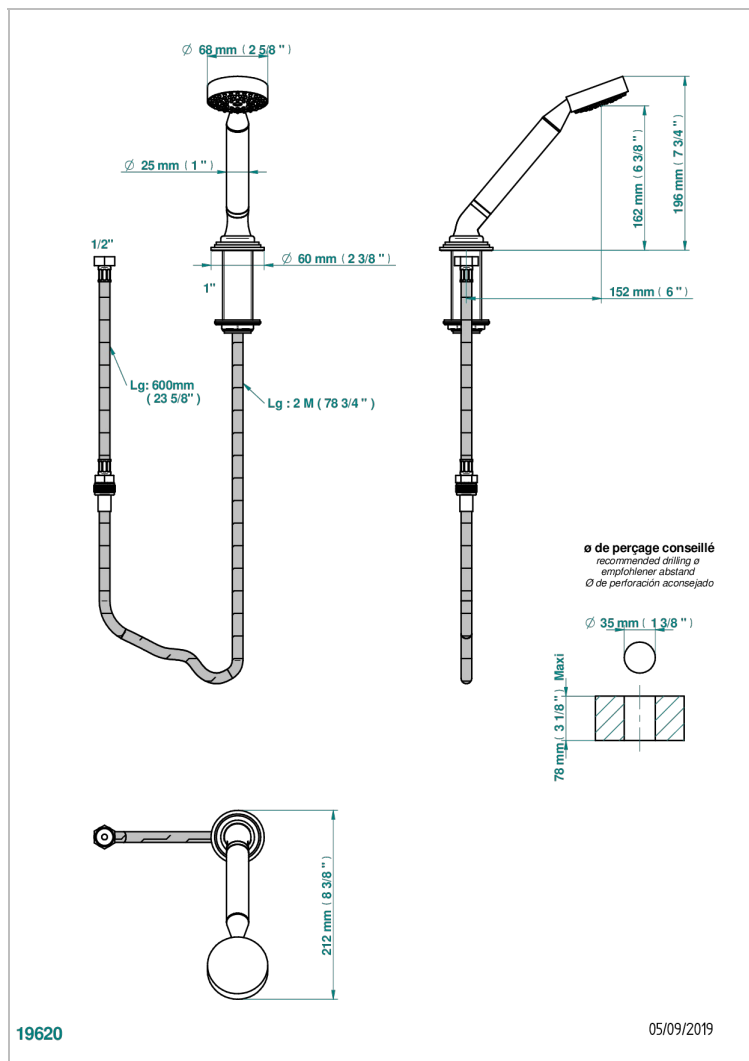

# FAUBOURG WHITE PORCELAIN

G2K-60A

Deck mounted hand shower, with hose

## CHARACTERISTIC

- ACS : 20ACCLY558