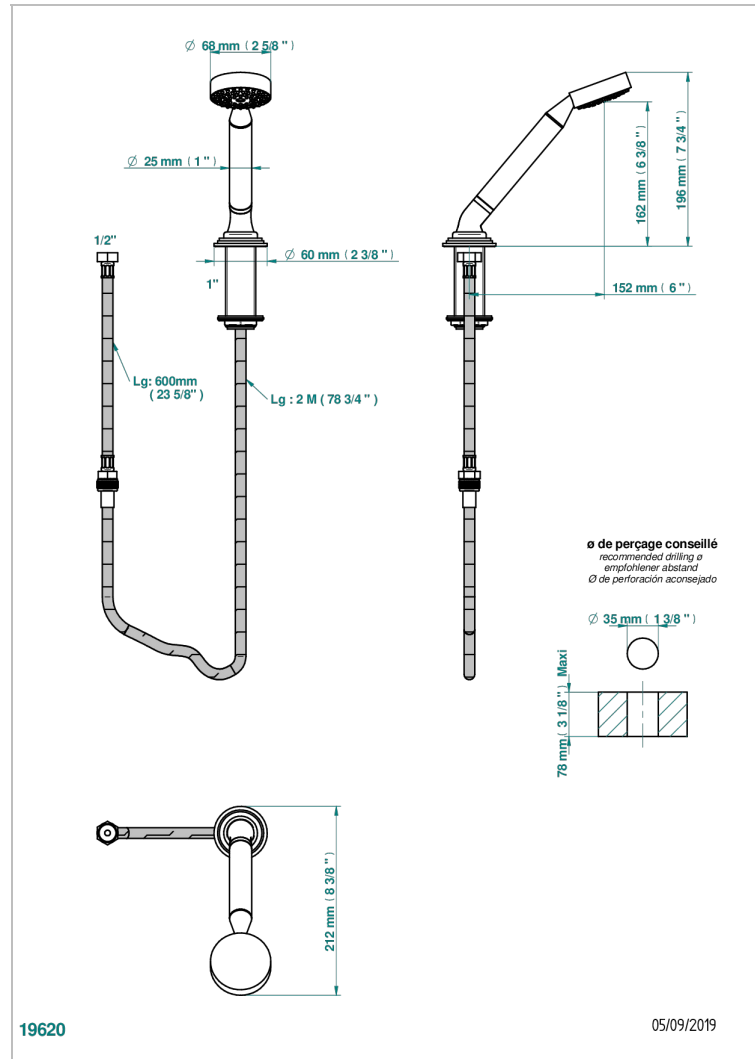

FAUBOURG WHITE PORCELAIN WITH LEVER HANDLES

G2J-60A

Deck mounted hand shower, with hose

CHARACTERISTIC

- ACS : 20ACCLY558

STANDARDS

TECHNICAL SPECS

- Recommandé : 3 bars (max. 5 bars) - Advised : 43,5 psi (max. 72 psi)
- 9,5 l/min à 3 bars (2.5 gpm at 43.5 psi)

AVAILABLE FINITIONS

Black ceram - D30
Blush PVD - H62
Brass color PVD - H49
Brown bronze color PVD - F33
Chrome polished - A02
Chrome polished / gold polished - G02

Gold color PVD - H52
Gold mat - F07
Gold polished - F01
Graphite PVD - H64
Matt Umber PVD - H67
Matt blush PVD - H60