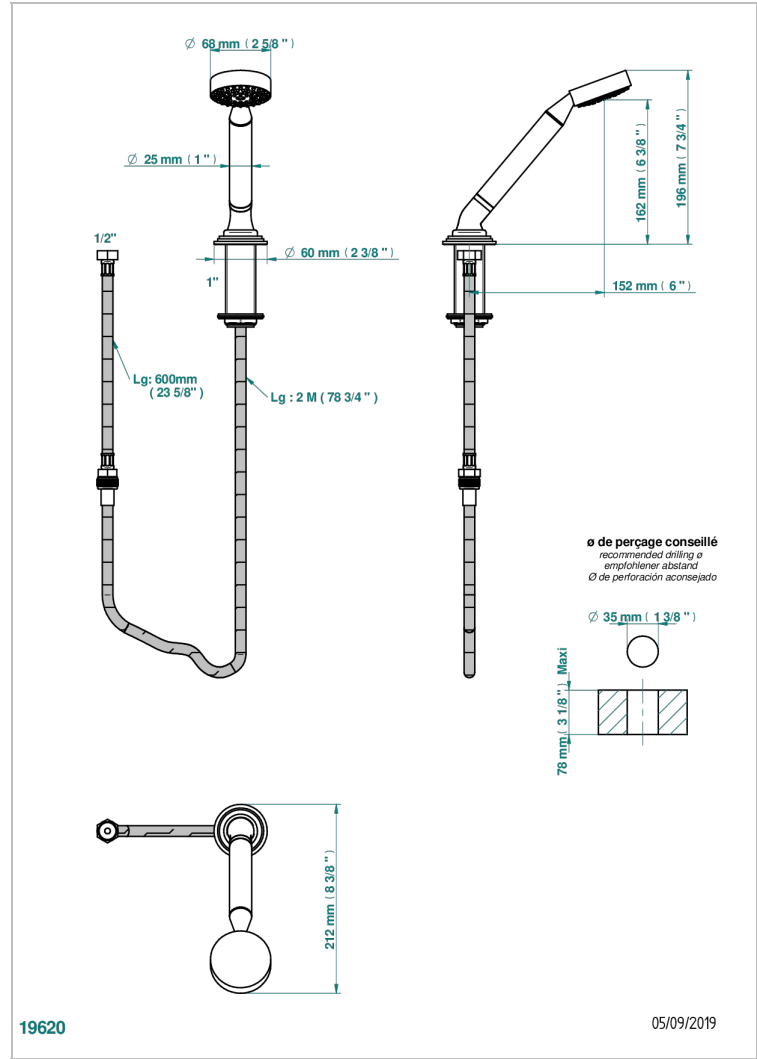

# LE 9 NERO MARQUINA

G2I-60A

Deck mounted hand shower, with hose

THG<sup>®</sup>  
PARIS

## CHARACTERISTIC

- ACS : 20ACCLY558