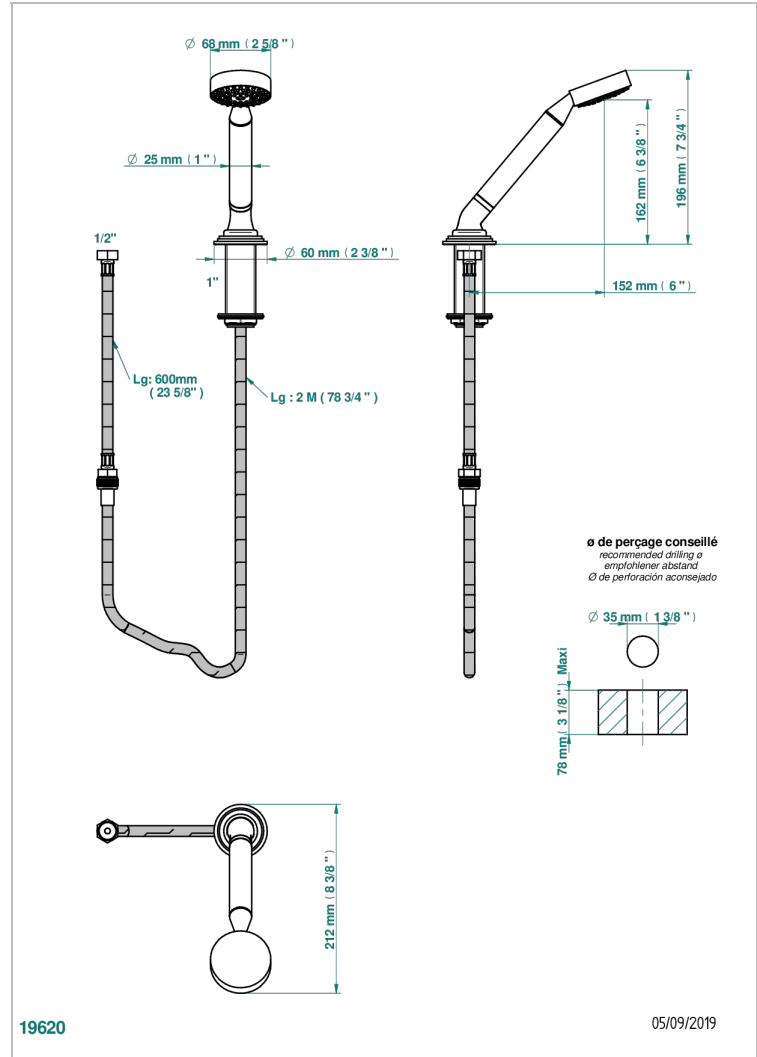

# LE 9 NERO MARQUINA

G2I-60A

Rim mounted stylised handshower, 2 m hose and angle rest

## CHARACTERISTIC

- ACS : 20ACCLY558