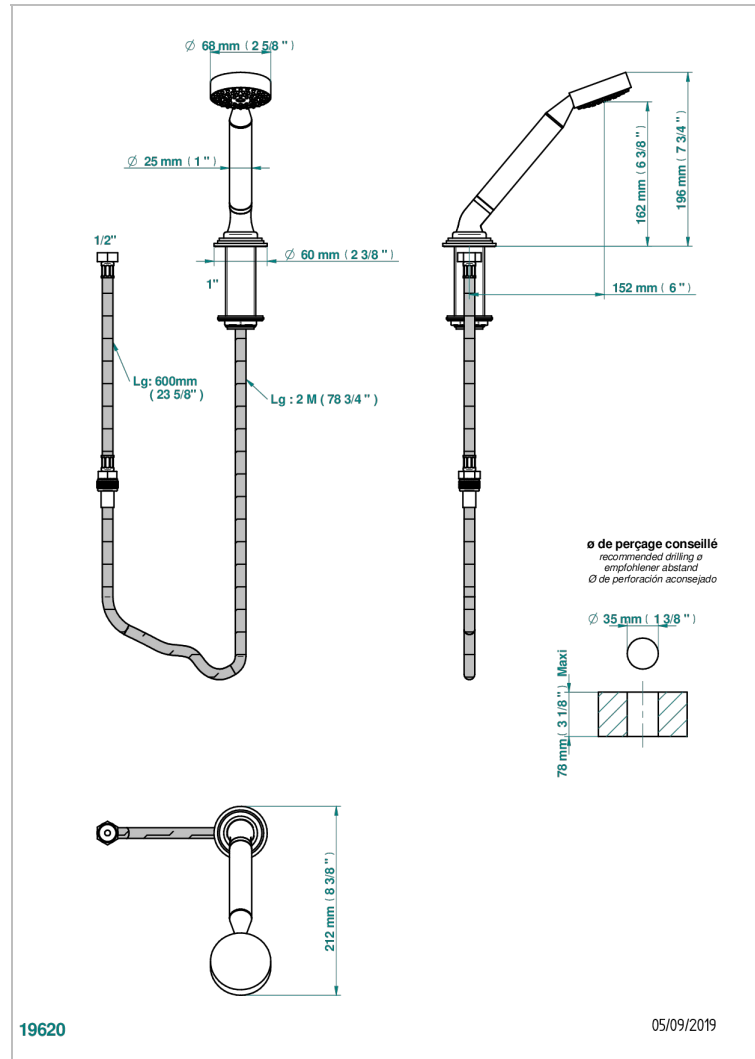

LE 9 HOWLITE

G2H-60A

Deck mounted hand shower, with hose

CHARACTERISTIC

- ACS : 20ACCLY558

STANDARDS

TECHNICAL SPECS

- Recommandé : 3 bars (max. 5 bars) - Advised : 43,5 psi (max. 72 psi)
- 9,5 l/min à 3 bars (2.5 gpm at 43.5 psi)

AVAILABLE FINITIONS

Black ceram - D30
Blush PVD - H62
Brass color PVD - H49
Brown bronze color PVD - F33
Chrome polished - A02
Chrome polished / gold polished - G02

Gold color PVD - H52
Gold mat - F07
Gold polished - F01
Graphite PVD - H64
Matt Umber PVD - H67
Matt blush PVD - H60