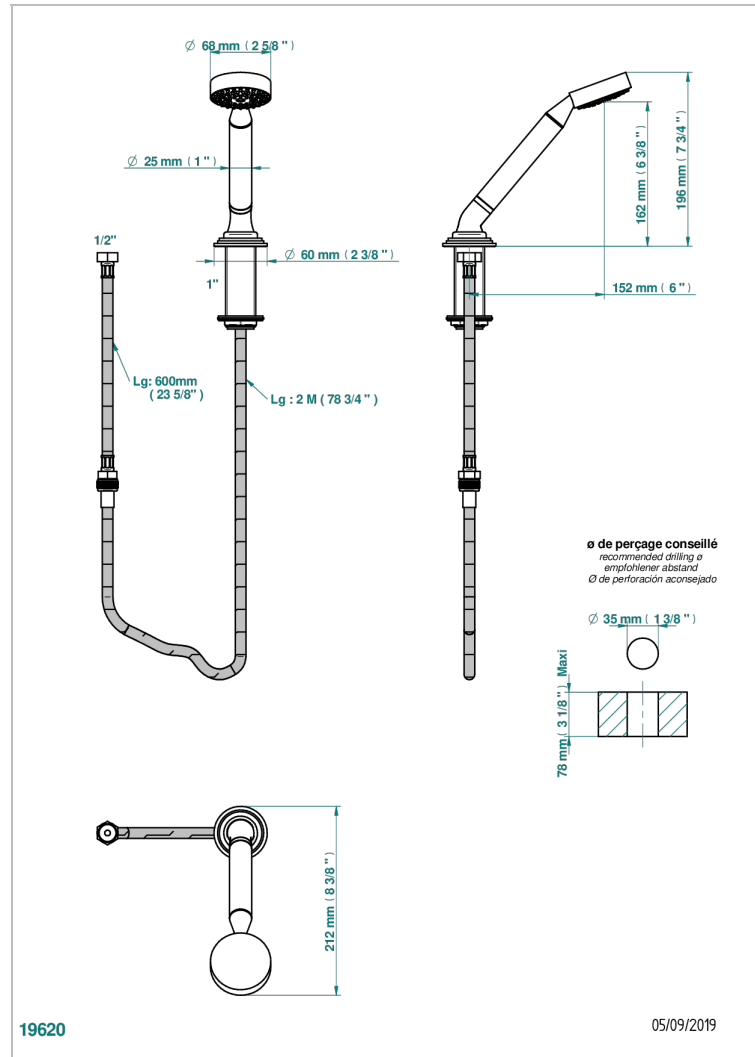

# LE 9 HOWLITE

G2H-60A

Rim mounted stylised handshower, 2 m hose and angle rest

## CHARACTERISTIC

- ACS : 20ACCLY558