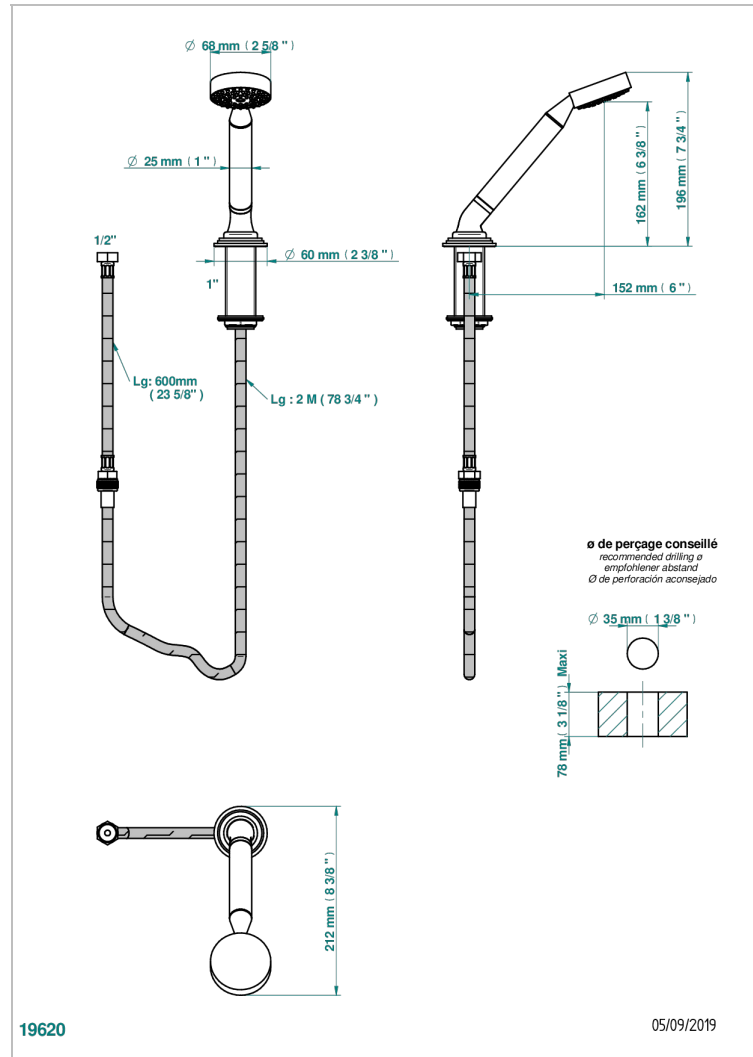

LE 9 HOWLITE

G2H-60A

Rim mounted stylised handshower, 2 m hose and angle rest

CHARACTERISTIC

- ACS : 20ACCLY558

STANDARDS

TECHNICAL SPECS

- Recommandé : 3 bars (max. 5 bars) - Advised : 43,5 psi (max. 72 psi)
- 9,5 l/min à 3 bars (2.5 gpm at 43.5 psi)

AVAILABLE FINITIONS

Antique nickel - H28
Black ceram - D30
Blush PVD - H62
Brass color PVD - H49
Brown bronze color PVD - F33
Gold color PVD - H52

Graphite PVD - H64
Matt Umber PVD - H67
Matt blush PVD - H60
Matt brass color PVD - H50
Matt brown bronze color PVD - F34
Matt chrome - C02