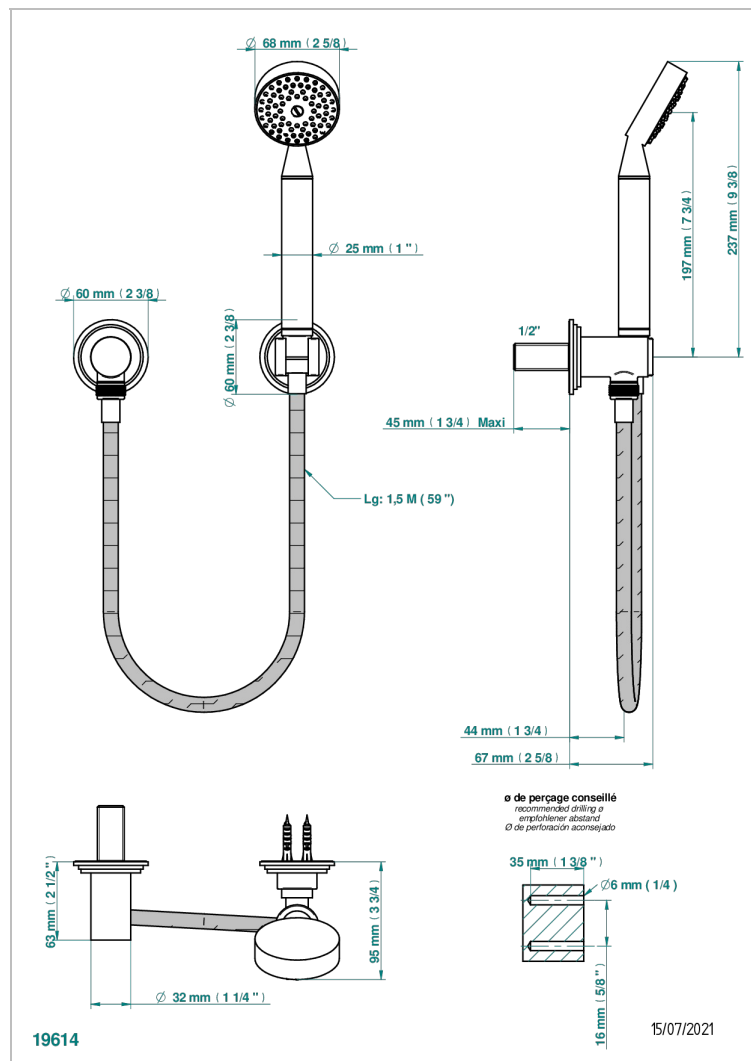

# FAUBOURG BLACK PORCELAIN WITH LEVER

G2M-52

Wall mounted stylised handshower, hose, fix hook and elbow

## CHARACTERISTIC

- Faubourg Black Porcelain with lever
- Wall mounted stylised handshower, hose, fix hook and elbow