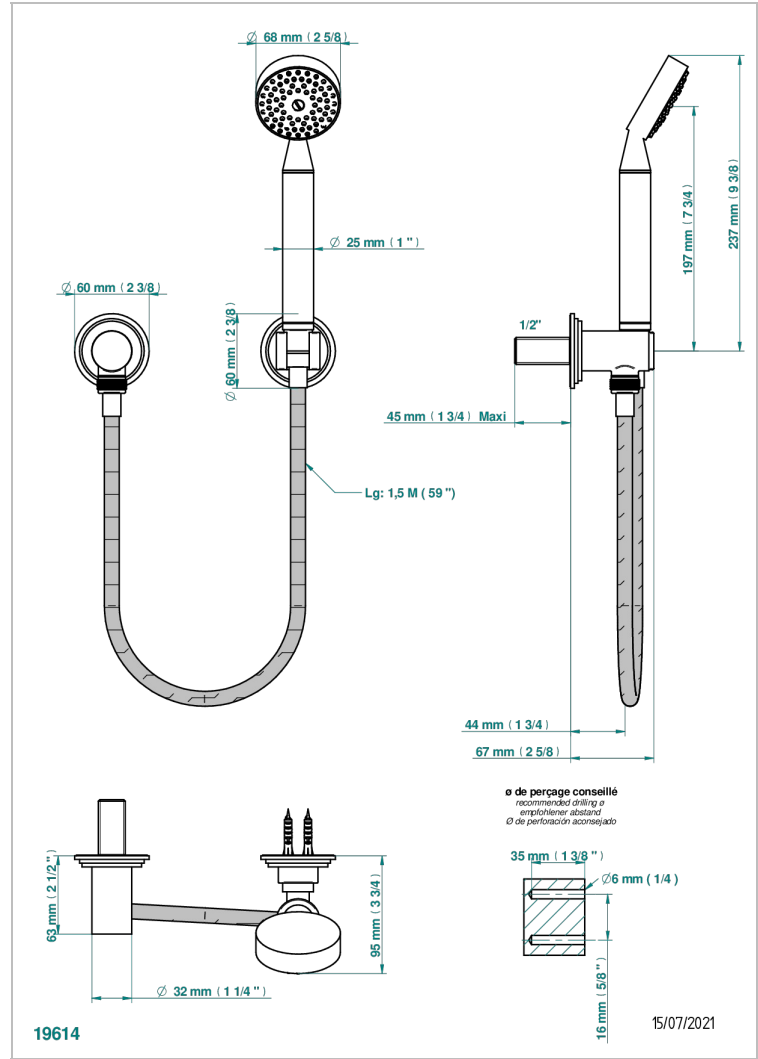

FAUBOURG BLACK PORCELAIN

G2L-52

Wall mounted stylised handshower, hose, fix hook and elbow

CHARACTERISTIC

- Faubourg Black Porcelain
- Wall mounted stylised handshower, hose, fix hook and elbow

TECHNICAL SPECS

- Recommandé : 3 bars (max. 5 bars) - Advised : 43,5 psi (max. 72 psi)
- 9,5 l/min à 3 bars (2.5 gpm at 43.5 psi)

AVAILABLE FINITIONS

Antique nickel - H28
Black ceram - D30
Blush PVD - H62
Brass color PVD - H49
Brown bronze color PVD - F33
Gold color PVD - H52

Nickel color PVD - H55
Polished chrome (color finish) - A02
Polished chrome / Polished gold (color finish) - G02
Polished gold (color finish) - F01
Polished nickel - B01
Soft gold - F30

Soft matt gold - F31
Umber PVD - H66