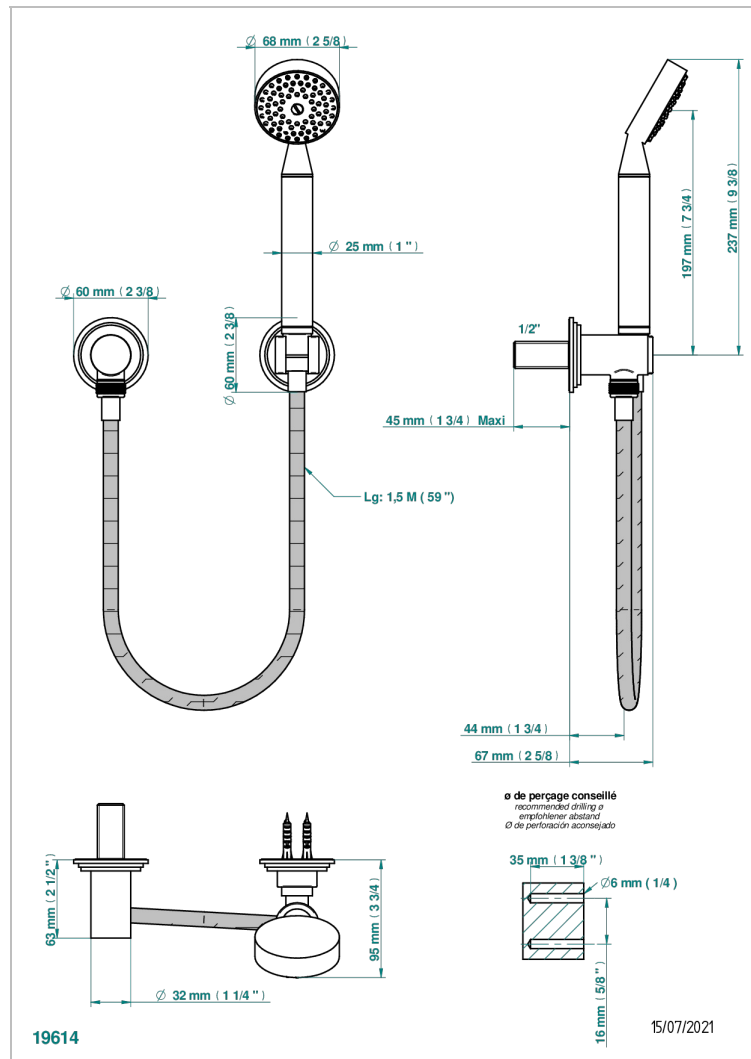

# FAUBOURG WHITE PORCELAIN

G2K-52

Wall mounted stylised handshower, hose, fix hook and elbow

## CHARACTERISTIC

- Faubourg White Porcelain
- Wall mounted stylised handshower, hose, fix hook and elbow