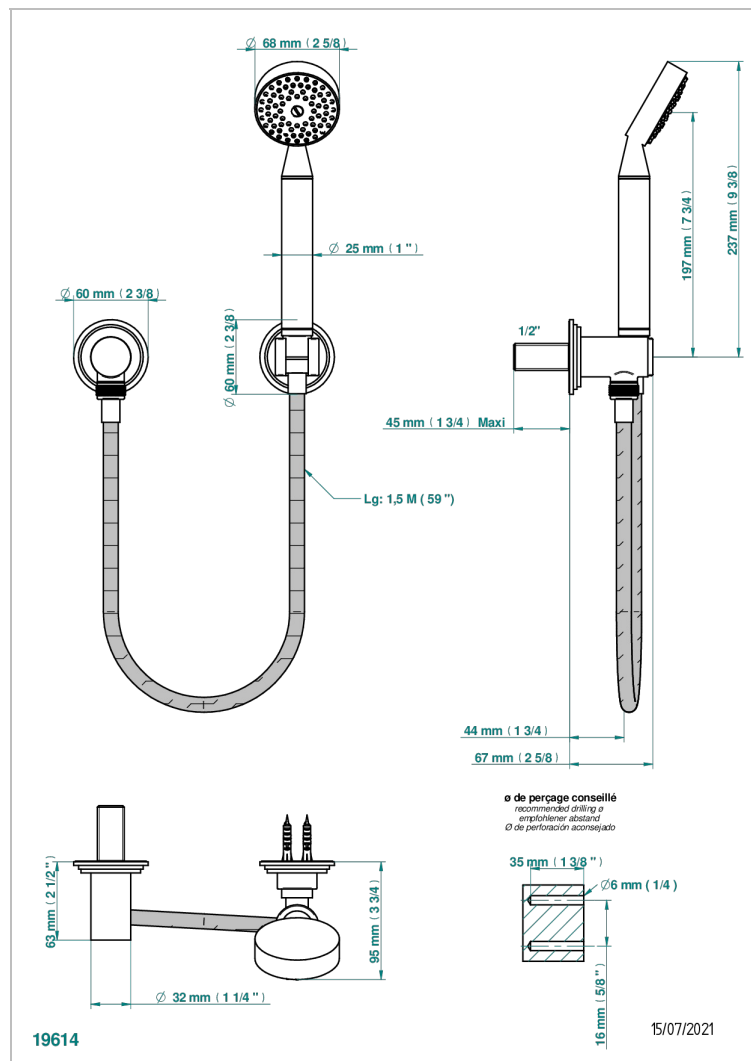

# FAUBOURG WHITE PORCELAIN WITH LEVER

G2J-52

Wall mounted stylised handshower, hose, fix hook and elbow

## CHARACTERISTIC

- Faubourg White Porcelain with lever
- Wall mounted stylised handshower, hose, fix hook and elbow