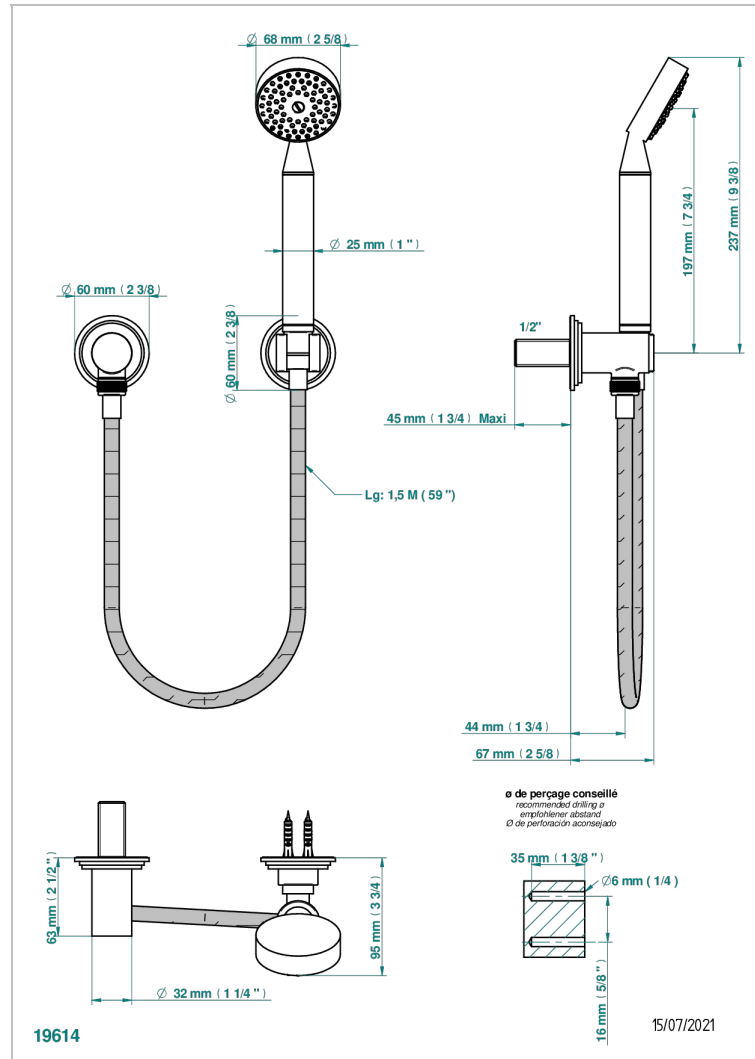

# LE 9 NERO MARQUINA

G2I-52

Wall mounted stylised handshower, hose, fix hook and elbow

## CHARACTERISTIC

- Le 9 Nero Marquina
- Wall mounted stylised handshower, hose, fix hook and elbow

## AVAILABLE FINITIONS

Antique nickel - H28  
Black ceram - D30  
Blush PVD - H62  
Brass color PVD - H49  
Brown bronze color PVD - F33  
Gold color PVD - H52

Graphite PVD - H64  
Matt Umber PVD - H67  
Matt blush PVD - H60  
Matt brass color PVD - H50  
Matt brown bronze color PVD - F34  
Matt chrome - C02