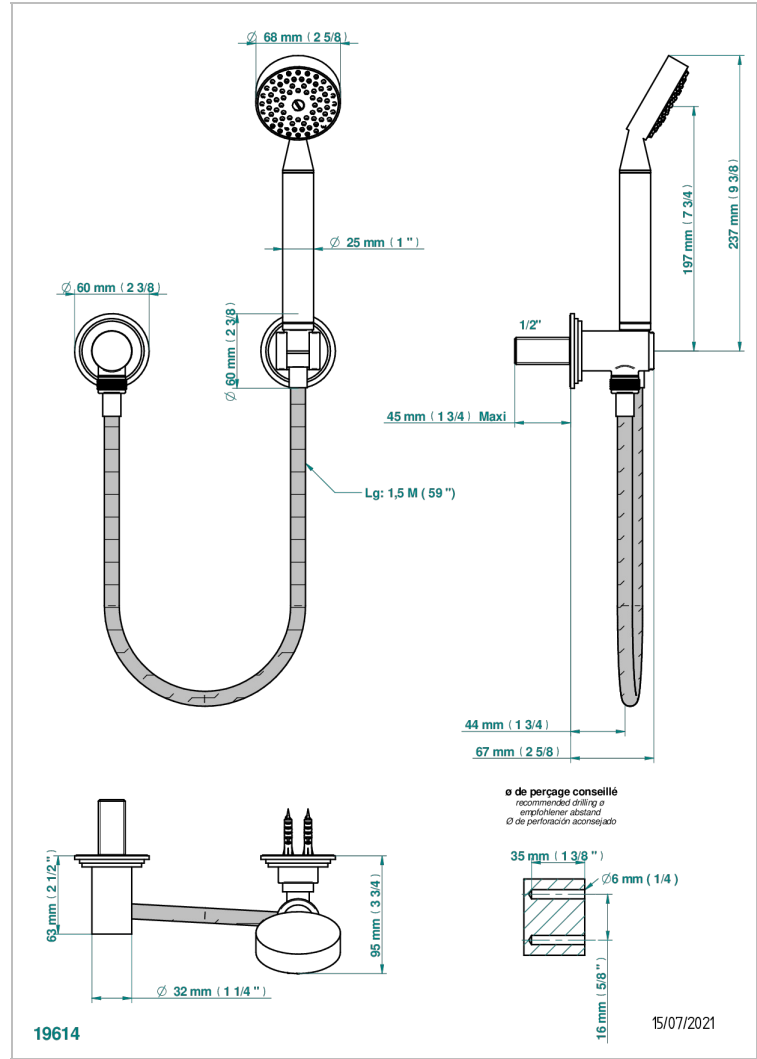

# LE 9 HOWLITE

G2H-52

Wall mounted stylised handshower, hose, fix hook and elbow

## CHARACTERISTIC

- Le 9 Howlite
- Wall mounted stylised handshower, hose, fix hook and elbow

## AVAILABLE FINITIONS

Antique nickel - H28  
Black ceram - D30  
Blush PVD - H62  
Brass color PVD - H49  
Brown bronze color PVD - F33  
Gold color PVD - H52

Graphite PVD - H64  
Matt Umber PVD - H67  
Matt blush PVD - H60  
Matt brass color PVD - H50  
Matt brown bronze color PVD - F34  
Matt chrome - C02