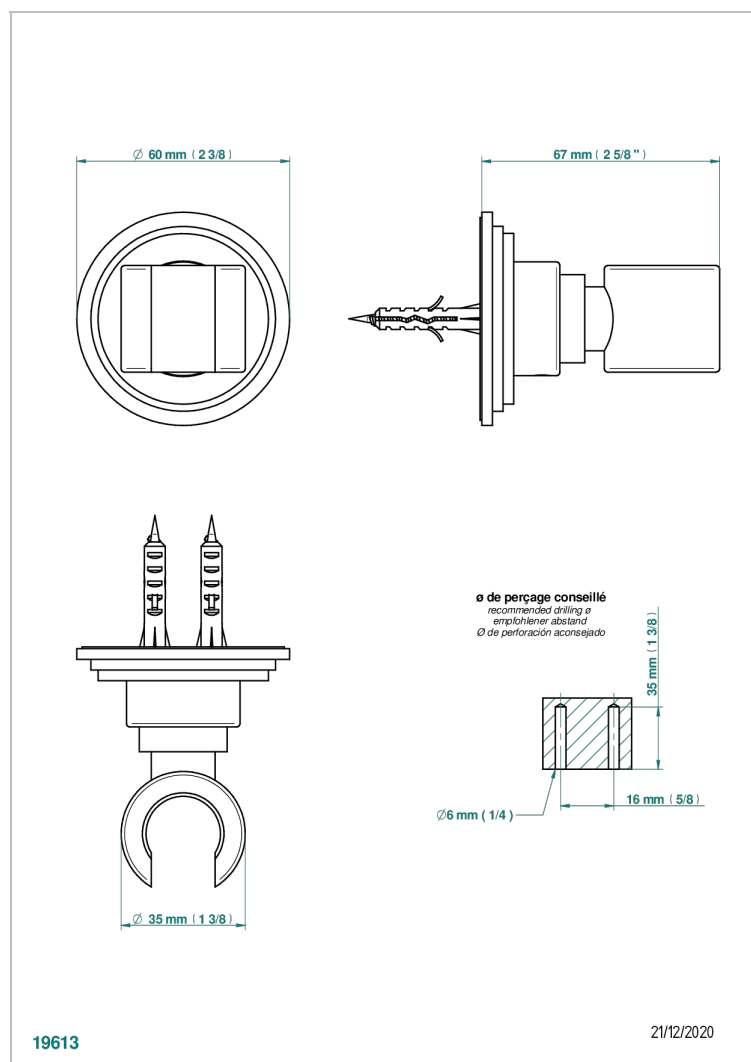

FAUBOURG METAL WITH LEVER HANDLES

G2U-53F

Wall mounted fixed support bracket for handshower

19613

21/12/2020

CHARACTERISTIC

- Faubourg Metal with lever handles
- Wall mounted fixed support bracket for handshower