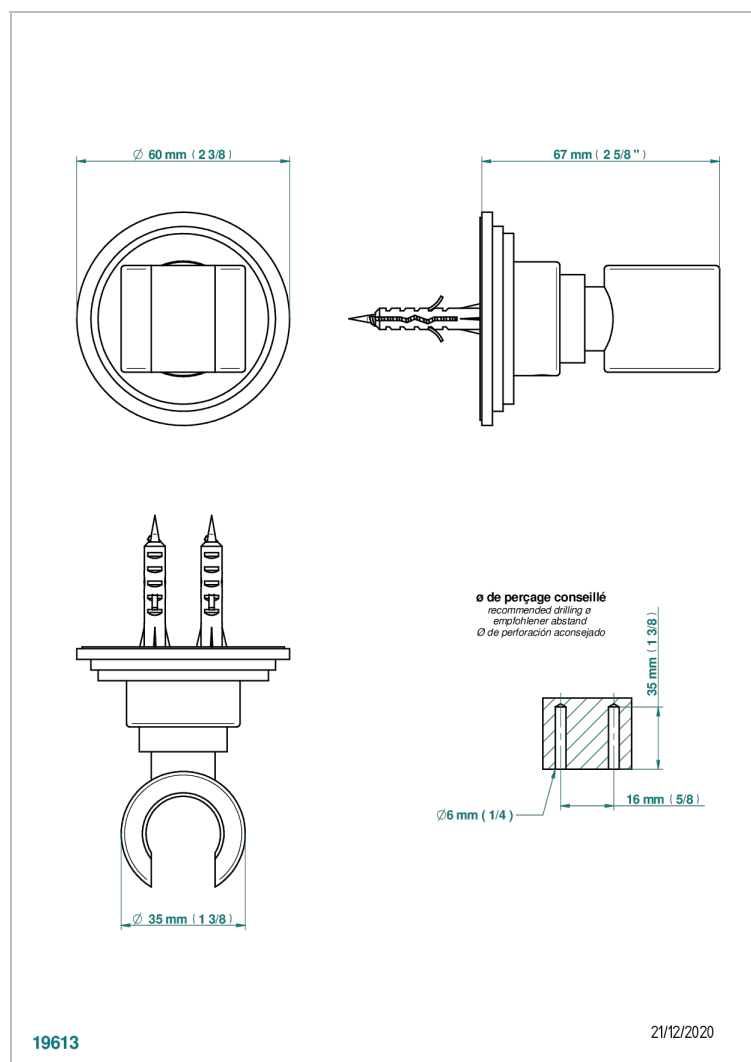

FAUBOURG BLACK PORCELAIN WITH LEVER

G2M-53F

Wall mounted hook

CHARACTERISTIC

- Faubourg Black Porcelain with lever
- Wall mounted hook

AVAILABLE FINITIONS

Antique nickel - H28
Black ceram - D30
Blush PVD - H62
Brass color PVD - H49
Brown bronze color PVD - F33
Gold color PVD - H52

Nickel color PVD - H55
Polished chrome (color finish) - A02
Polished chrome / Polished gold (color finish) - G02
Polished gold (color finish) - F01
Polished nickel - B01
Soft gold - F30

Soft matt gold - F31
Umber PVD - H66