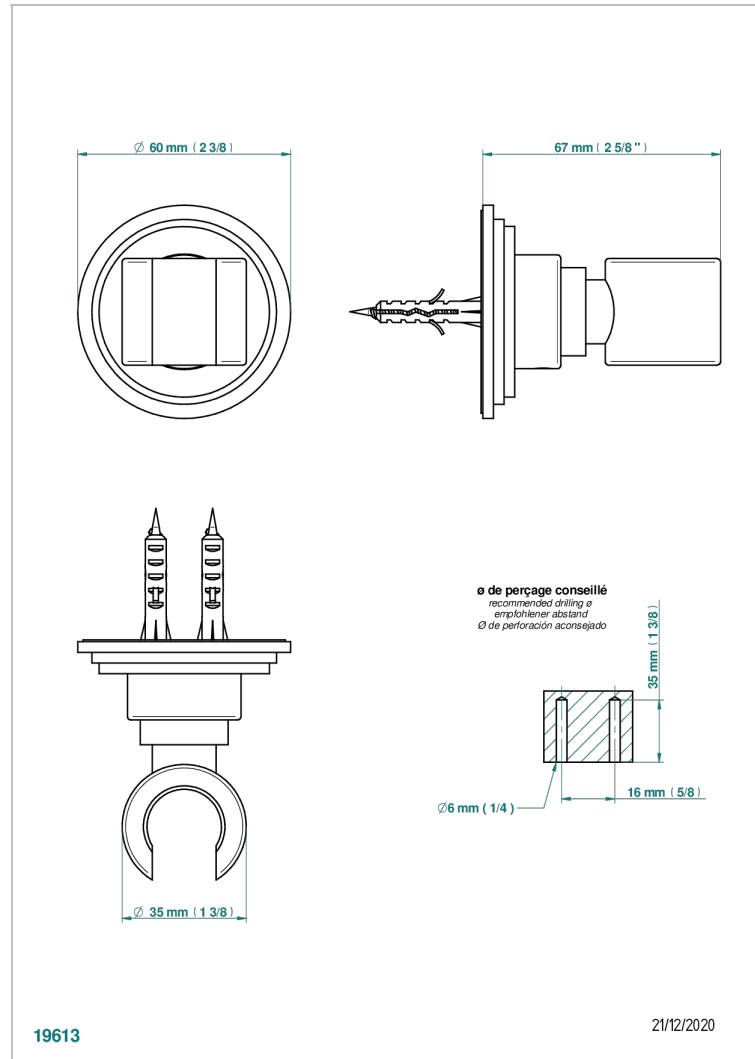

FAUBOURG BLACK PORCELAIN

G2L-53F

Wall mounted fixed support bracket for handshower

THG[®]
PARIS

CHARACTERISTIC

- Faubourg Black Porcelain
- Wall mounted fixed support bracket for handshower

AVAILABLE FINITIONS