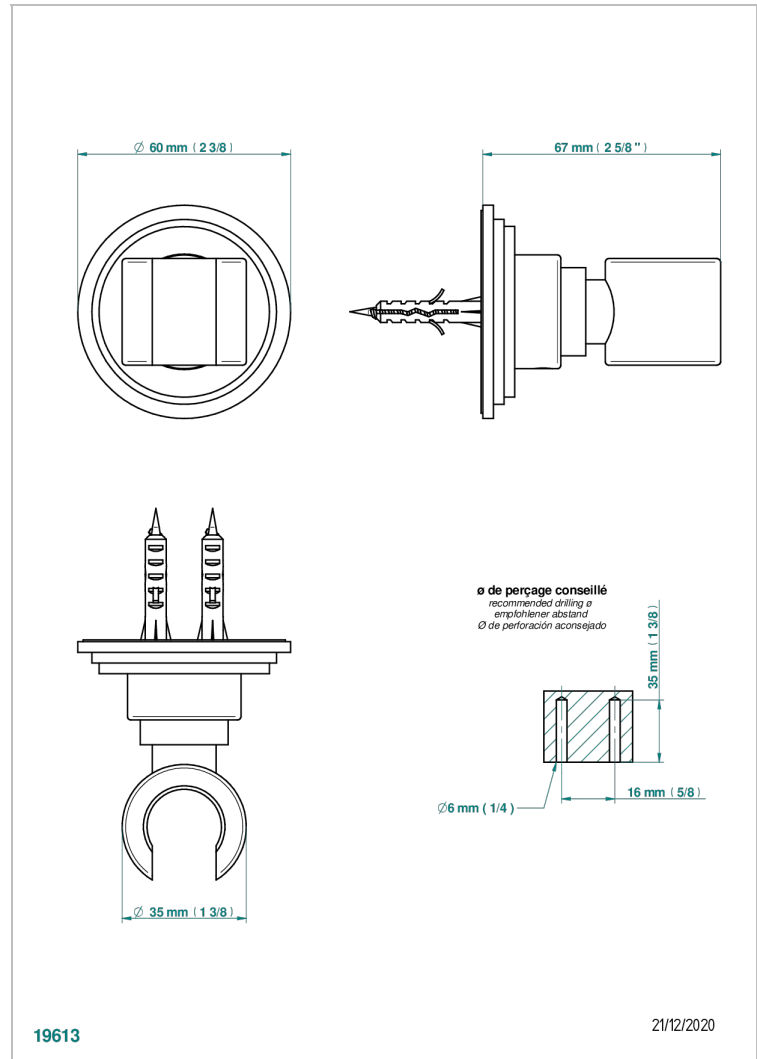

FAUBOURG BLACK PORCELAIN

G2L-53F

Wall mounted hook

THG®
PARIS

19613

21/12/2020

CHARACTERISTIC

- Faubourg Black Porcelain
- Wall mounted hook

AVAILABLE FINITIONS

Antique nickel - H28
Black ceram - D30
Blush PVD - H62
Brass color PVD - H49
Brown bronze color PVD - F33
Gold color PVD - H52

Graphite PVD - H64
Matt Umber PVD - H67
Matt blush PVD - H60
Matt brass color PVD - H50
Matt brown bronze color PVD - F34
Matt chrome - C02

Matt gold - F07
Matt gold color PVD - H53
Matt graphite PVD - H65
Matt nickel (color finish) - C01
Matt nickel color PVD - H56
Natural smoked Brass - A13

Nickel color PVD - H55
Polished chrome (color finish) - A02
Polished chrome / Polished gold
(color finish) - G02
Polished gold (color finish) - F01
Polished nickel - B01
Soft gold - F30

Soft matt gold - F31
Umber PVD - H66