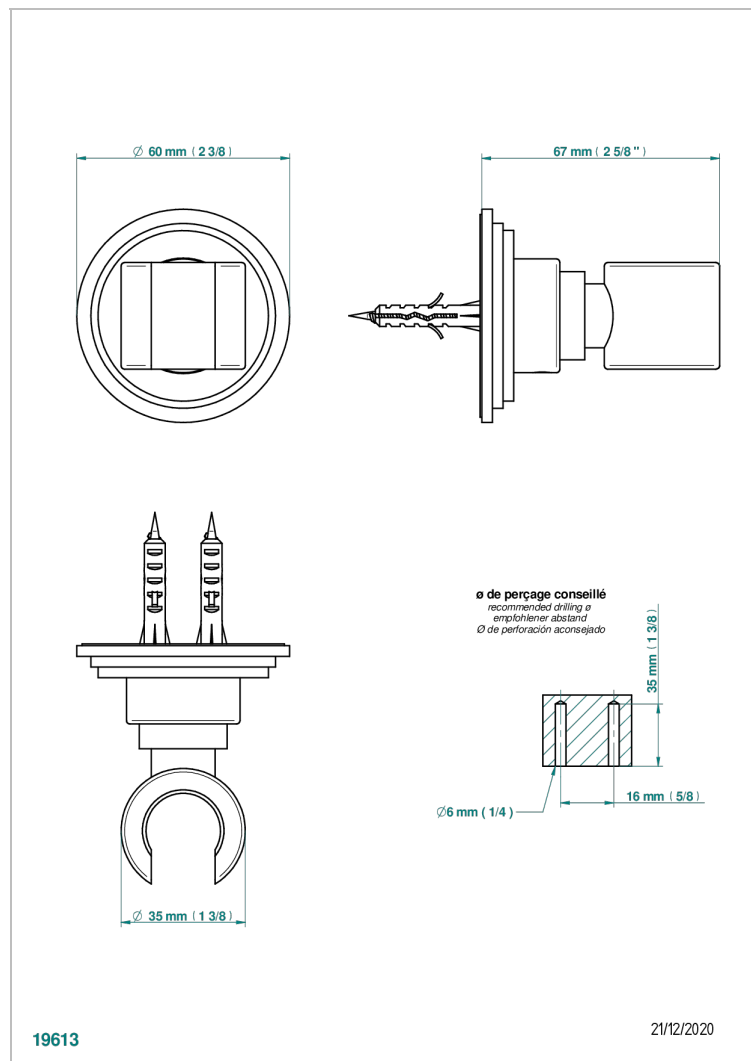

FAUBOURG WHITE PORCELAIN WITH LEVER

G2J-53F

Wall mounted hook

CHARACTERISTIC

- Faubourg White Porcelain with lever
- Wall mounted hook

AVAILABLE FINITIONS

Antique nickel - H28
Black ceram - D30
Blush PVD - H62
Brass color PVD - H49
Brown bronze color PVD - F33
Gold color PVD - H52

Nickel color PVD - H55
Polished chrome (color finish) - A02
Polished chrome / Polished gold
(color finish) - G02
Polished gold (color finish) - F01
Polished nickel - B01
Soft gold - F30

Soft matt gold - F31
Umber PVD - H66