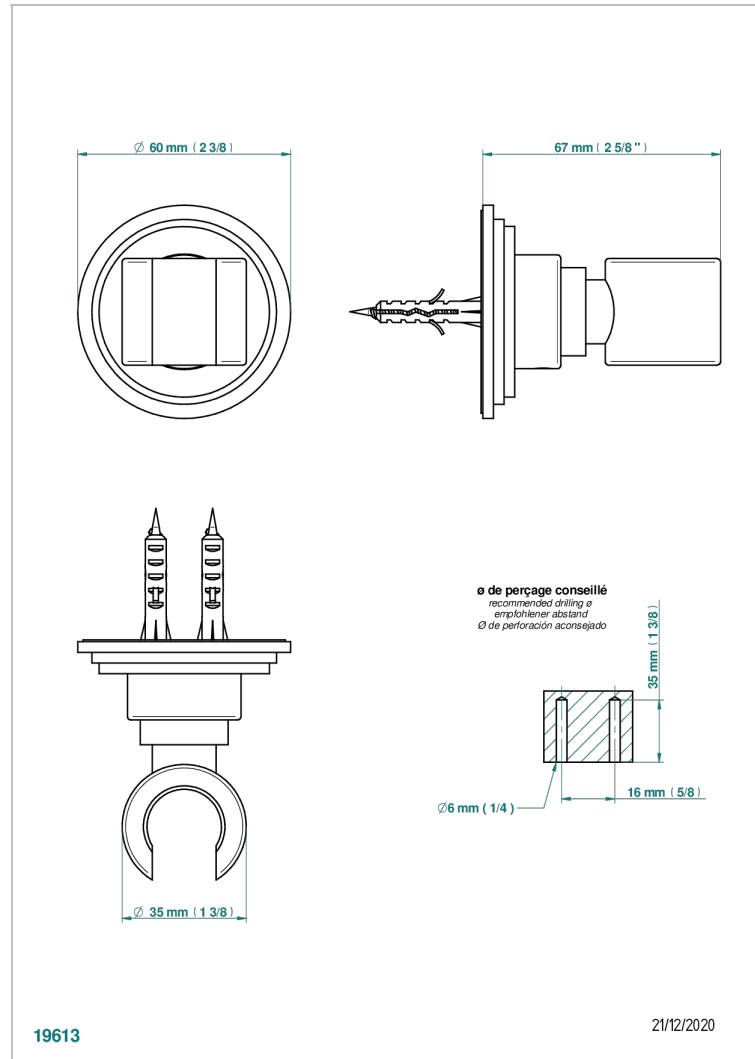

LE 9 NERO MARQUINA

G2I-53F

Wall mounted fixed support bracket for handshower

THG[®]
PARIS

CHARACTERISTIC

- Le 9 Nero Marquina
- Wall mounted fixed support bracket for handshower

AVAILABLE FINITIONS

Black ceram - D30
Blush PVD - H62
Brass color PVD - H49
Brown bronze color PVD - F33
Chrome polished - A02
Chrome polished / gold polished - G02