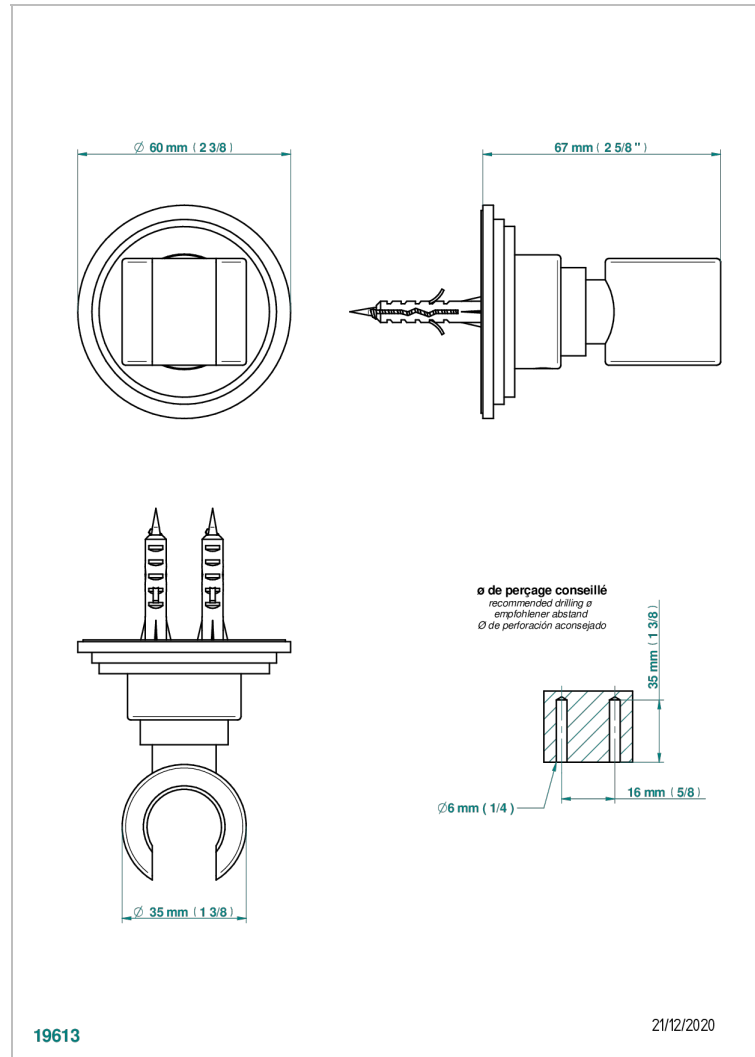

LE 9 HOWLITE

G2H-53F

Wall mounted fixed support bracket for handshower

THG[®]
PARIS

19613

21/12/2020

CHARACTERISTIC

- Le 9 Howlite
- Wall mounted fixed support bracket for handshower