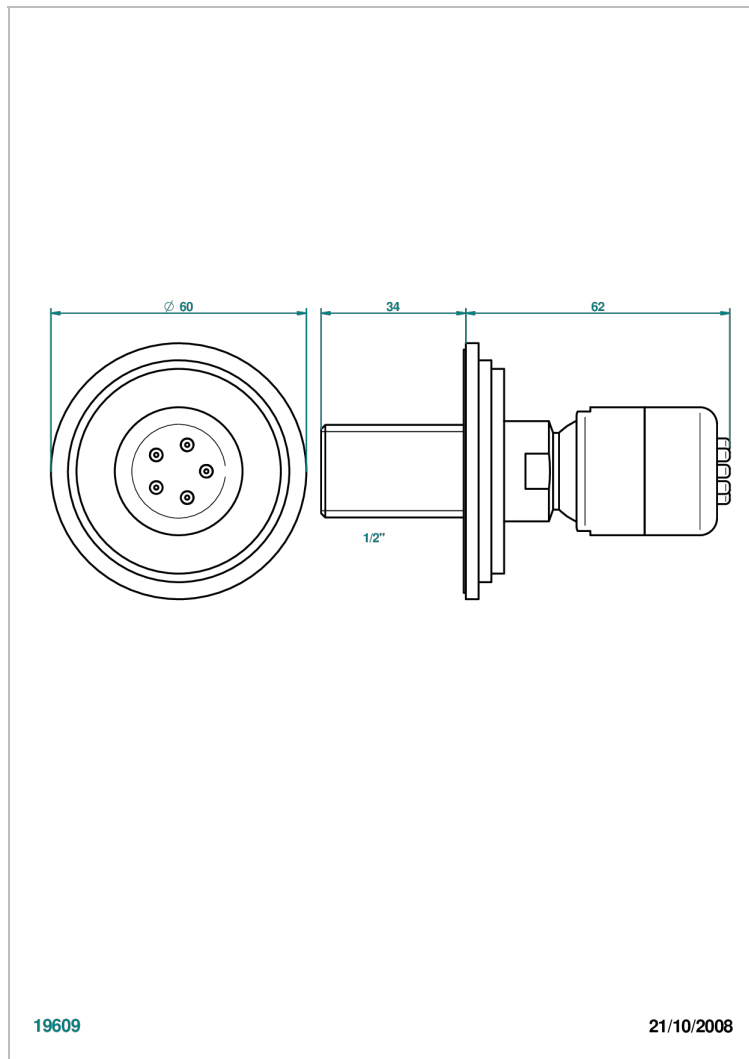

FAUBOURG METAL WITH LEVER

G2U-290/B

Wall mounted body jet 1/2" with Easyclean system

THG[®]
PARIS

19609

21/10/2008

CHARACTERISTIC

- Faubourg Metal with lever
- Wall mounted body jet 1/2" with Easyclean system